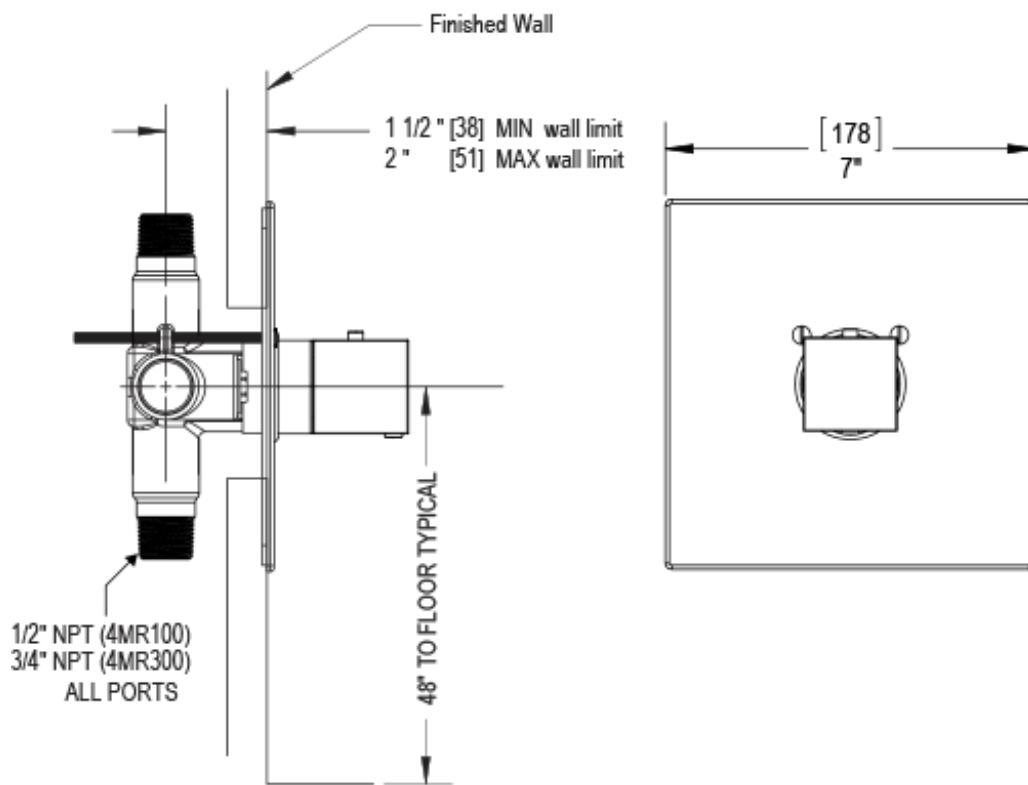

23RSQSCBK Specifications

ADJUSTABLE SLIDE BAR WITH HAND HELD SHOWER ASSEMBLY

WALL MOUNT TUB SPOUT

THREE WAY DIVERTER WITH SHUT-OFFS IN BETWEEN FUNCTIONS

4" SHOWER HEAD WITH WALL MOUNT 16" SHOWER ARM & FLANGE

TEMPERATURE CONTROL VALVE WITH STOPS

INTEGRAL SUPPLY WITH 1/2" NPT X 1/2" NPSM X 3" NIPPLE