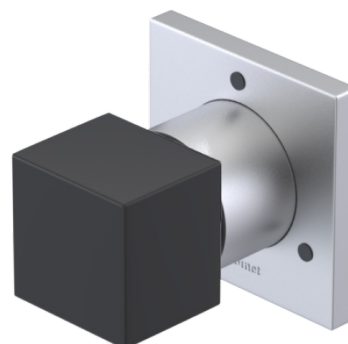

23RSQSCBK Specifications

ADJUSTABLE SLIDE BAR WITH HAND HELD SHOWER ASSEMBLY

WALL MOUNT TUB SPOUT

THREE WAY DIVERTER WITH SHUT-OFFS IN BETWEEN FUNCTIONS

4" SHOWER HEAD WITH WALL MOUNT 16" SHOWER ARM & FLANGE

TEMPERATURE CONTROL VALVE WITH STOPS

INTEGRAL SUPPLY WITH 1/2" NPT X 1/2" NPSM X 3" NIPPLE