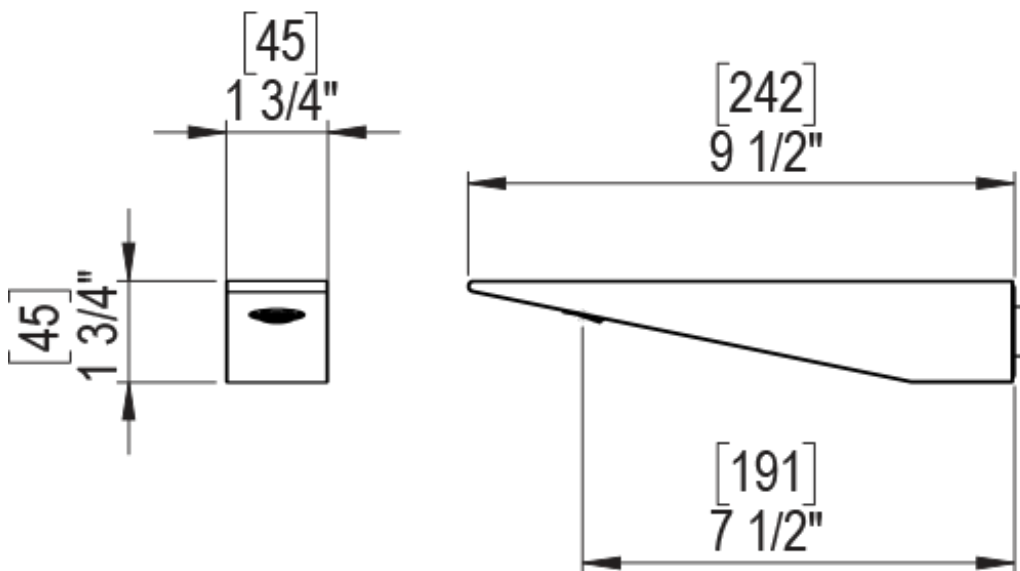

23RSQSCBK Specifications

ADJUSTABLE SLIDE BAR WITH HAND HELD SHOWER ASSEMBLY

WALL MOUNT TUB SPOUT

THREE WAY DIVERTER WITH SHUT-OFFS IN BETWEEN FUNCTIONS

4" SHOWER HEAD WITH WALL MOUNT 16" SHOWER ARM & FLANGE

TEMPERATURE CONTROL VALVE WITH STOPS

INTEGRAL SUPPLY WITH 1/2" NPT X 1/2" NPSM X 3" NIPPLE