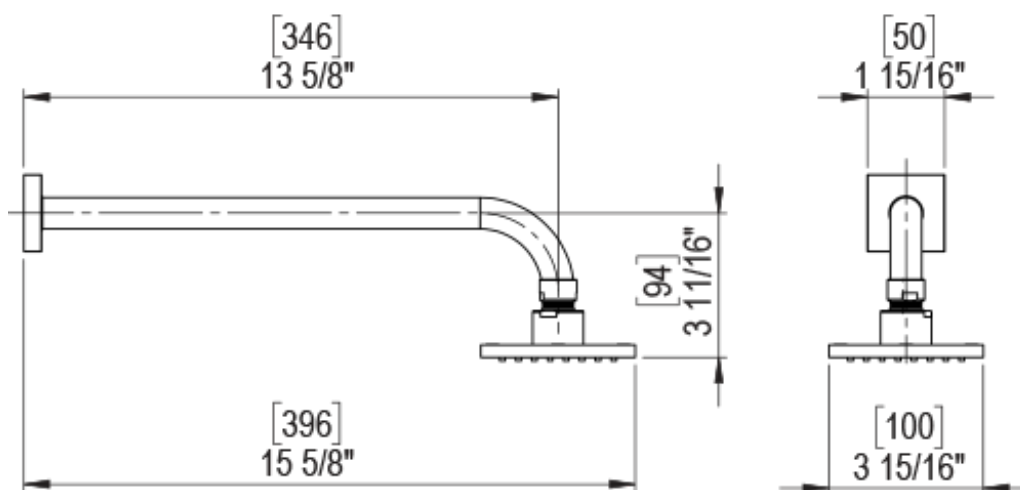

23RSQSCBK Specifications

ADJUSTABLE SLIDE BAR WITH HAND HELD SHOWER ASSEMBLY

WALL MOUNT TUB SPOUT

THREE WAY DIVERTER WITH SHUT-OFFS IN BETWEEN FUNCTIONS

4" SHOWER HEAD WITH WALL MOUNT 16" SHOWER ARM & FLANGE

TEMPERATURE CONTROL VALVE WITH STOPS

INTEGRAL SUPPLY WITH 1/2" NPT X 1/2" NPSM X 3" NIPPLE