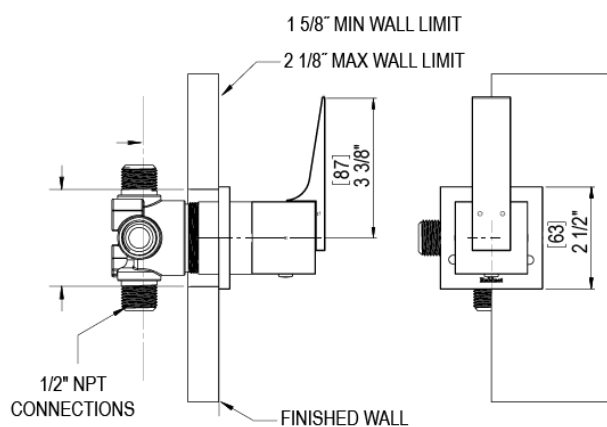

23RSQSCBK Specifications

ADJUSTABLE SLIDE BAR WITH HAND HELD SHOWER ASSEMBLY

WALL MOUNT TUB SPOUT

THREE WAY DIVERTER WITH SHUT-OFFS IN BETWEEN FUNCTIONS

4" SHOWER HEAD WITH WALL MOUNT 16" SHOWER ARM & FLANGE

TEMPERATURE CONTROL VALVE WITH STOPS

INTEGRAL SUPPLY WITH 1/2" NPT X 1/2" NPSM X 3" NIPPLE