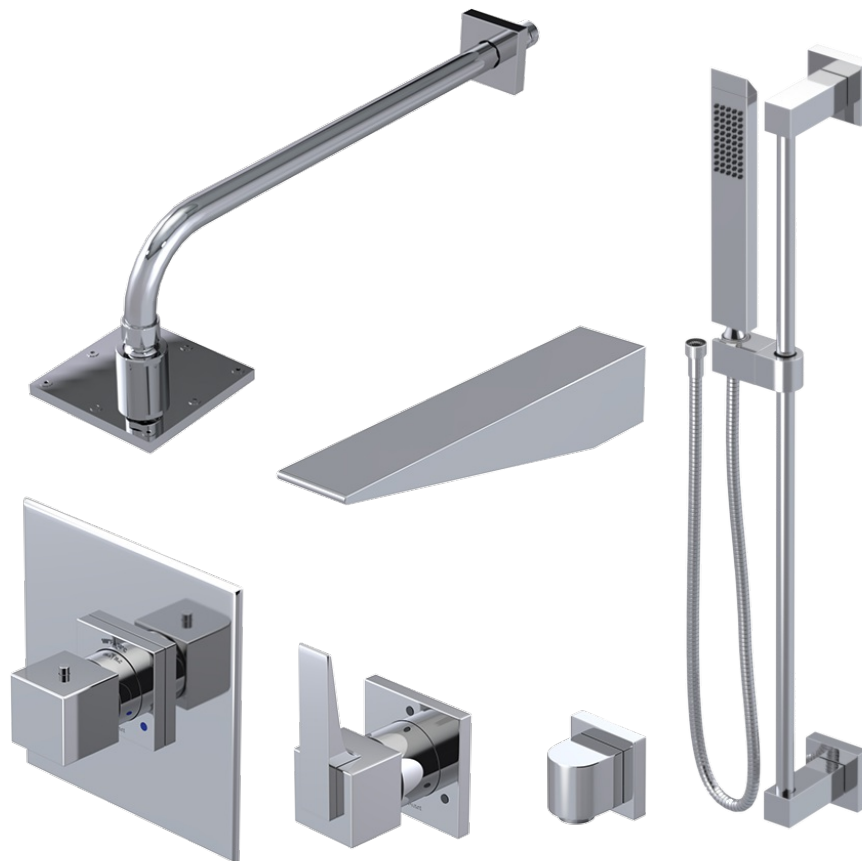

23RSQSCOB Specifications

ADJUSTABLE SLIDE BAR WITH HAND HELD SHOWER ASSEMBLY

WALL MOUNT TUB SPOUT

THREE WAY DIVERTER WITH SHUT-OFFS IN BETWEEN FUNCTIONS

4" SHOWER HEAD WITH WALL MOUNT 16" SHOWER ARM & FLANGE

TEMPERATURE CONTROL VALVE WITH STOPS

INTEGRAL SUPPLY WITH 1/2" NPT X 1/2" NPSM X 3" NIPPLE