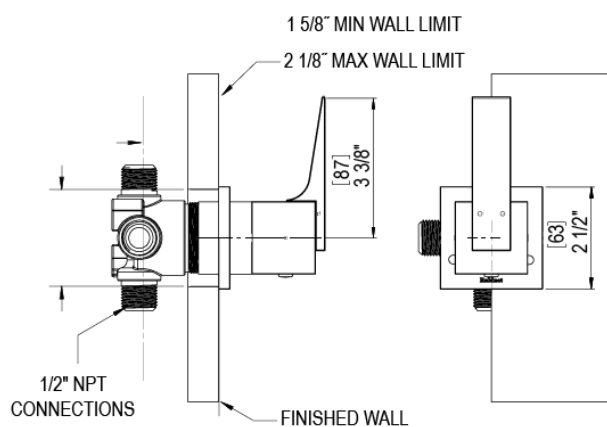

23RSQSCOB Specifications

ADJUSTABLE SLIDE BAR WITH HAND HELD SHOWER ASSEMBLY

WALL MOUNT TUB SPOUT

THREE WAY DIVERTER WITH SHUT-OFFS IN BETWEEN FUNCTIONS

4" SHOWER HEAD WITH WALL MOUNT 16" SHOWER ARM & FLANGE

TEMPERATURE CONTROL VALVE WITH STOPS

INTEGRAL SUPPLY WITH 1/2" NPT X 1/2" NPSM X 3" NIPPLE