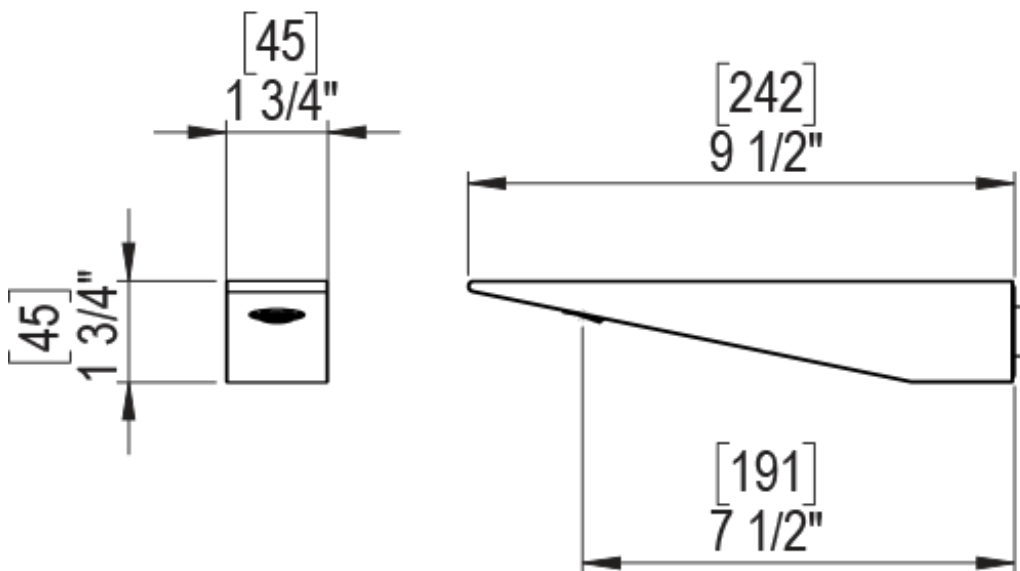

23RSQSCOB Specifications

ADJUSTABLE SLIDE BAR WITH HAND HELD SHOWER ASSEMBLY

WALL MOUNT TUB SPOUT

THREE WAY DIVERTER WITH SHUT-OFFS IN BETWEEN FUNCTIONS

4" SHOWER HEAD WITH WALL MOUNT 16" SHOWER ARM & FLANGE

TEMPERATURE CONTROL VALVE WITH STOPS

INTEGRAL SUPPLY WITH 1/2" NPT X 1/2" NPSM X 3" NIPPLE