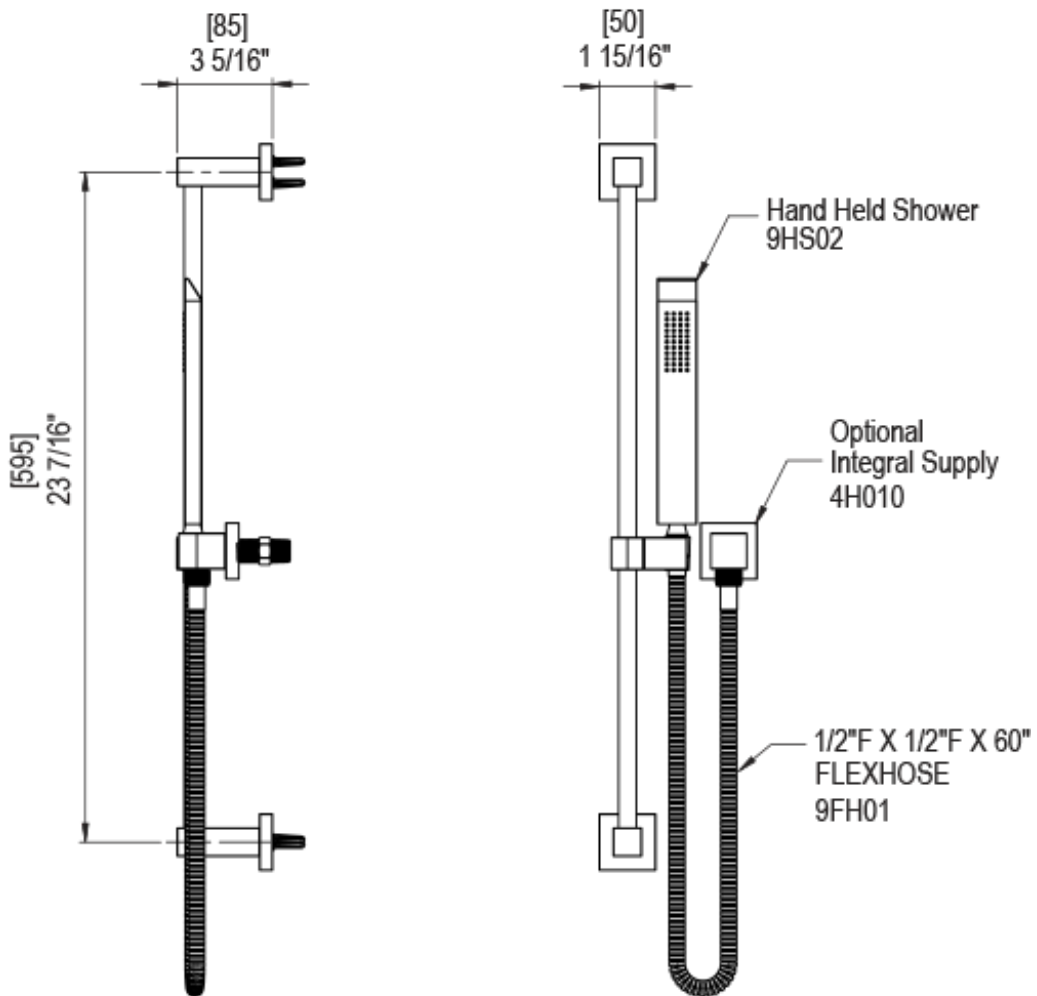

23RSQSCOB Specifications

ADJUSTABLE SLIDE BAR WITH HAND HELD SHOWER ASSEMBLY

WALL MOUNT TUB SPOUT

THREE WAY DIVERTER WITH SHUT-OFFS IN BETWEEN FUNCTIONS

4" SHOWER HEAD WITH WALL MOUNT 16" SHOWER ARM & FLANGE

TEMPERATURE CONTROL VALVE WITH STOPS

INTEGRAL SUPPLY WITH 1/2" NPT X 1/2" NPSM X 3" NIPPLE