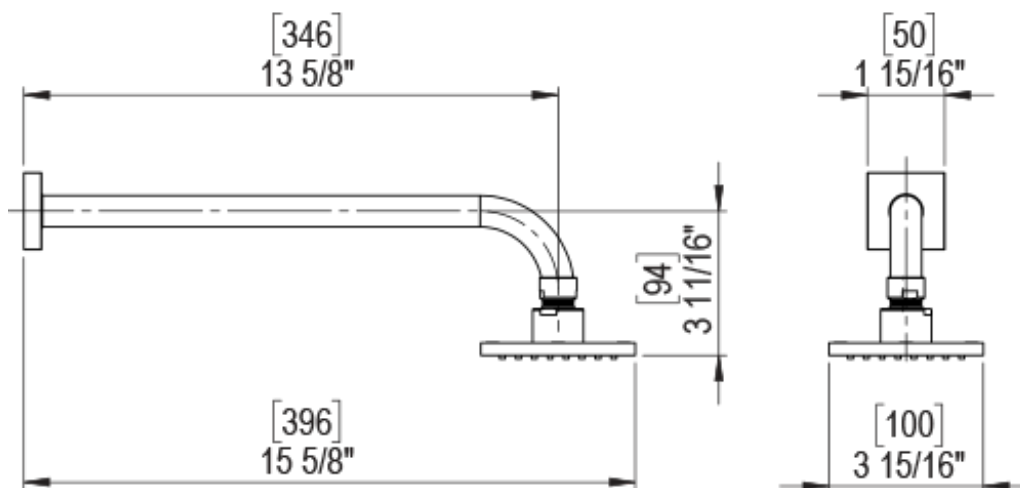

23RSQSCOB Specifications

ADJUSTABLE SLIDE BAR WITH HAND HELD SHOWER ASSEMBLY

WALL MOUNT TUB SPOUT

THREE WAY DIVERTER WITH SHUT-OFFS IN BETWEEN FUNCTIONS

4" SHOWER HEAD WITH WALL MOUNT 16" SHOWER ARM & FLANGE

TEMPERATURE CONTROL VALVE WITH STOPS

INTEGRAL SUPPLY WITH 1/2" NPT X 1/2" NPSM X 3" NIPPLE