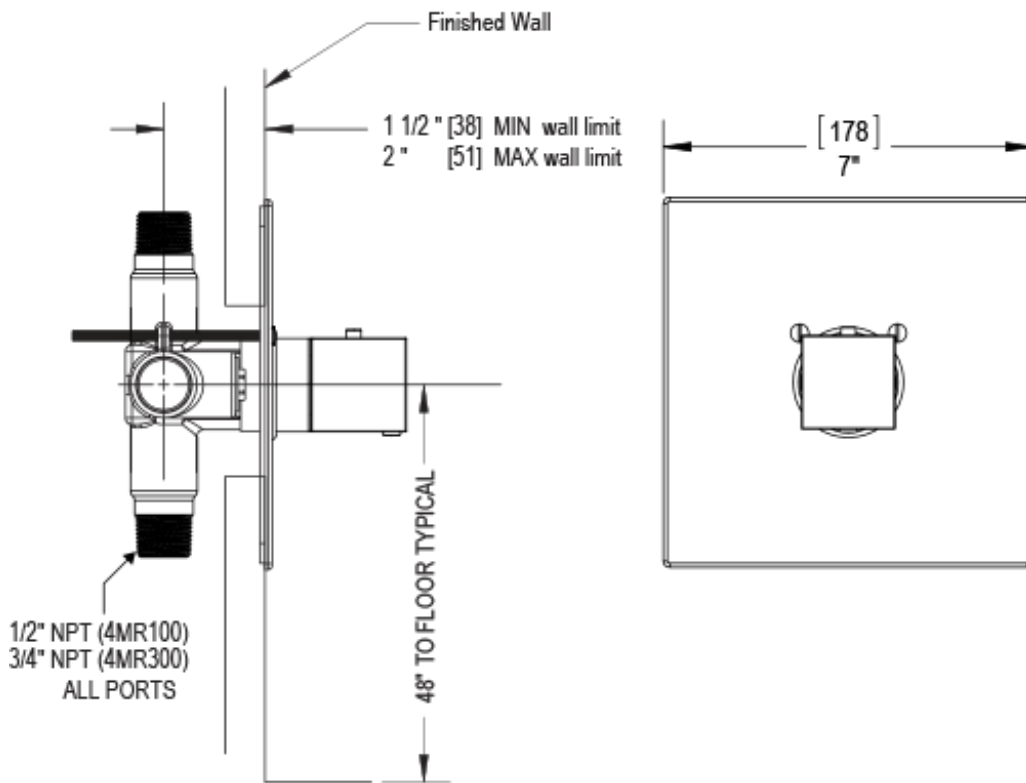

23RSQSCOB Specifications

ADJUSTABLE SLIDE BAR WITH HAND HELD SHOWER ASSEMBLY

WALL MOUNT TUB SPOUT

THREE WAY DIVERTER WITH SHUT-OFFS IN BETWEEN FUNCTIONS

4" SHOWER HEAD WITH WALL MOUNT 16" SHOWER ARM & FLANGE

TEMPERATURE CONTROL VALVE WITH STOPS

INTEGRAL SUPPLY WITH 1/2" NPT X 1/2" NPSM X 3" NIPPLE