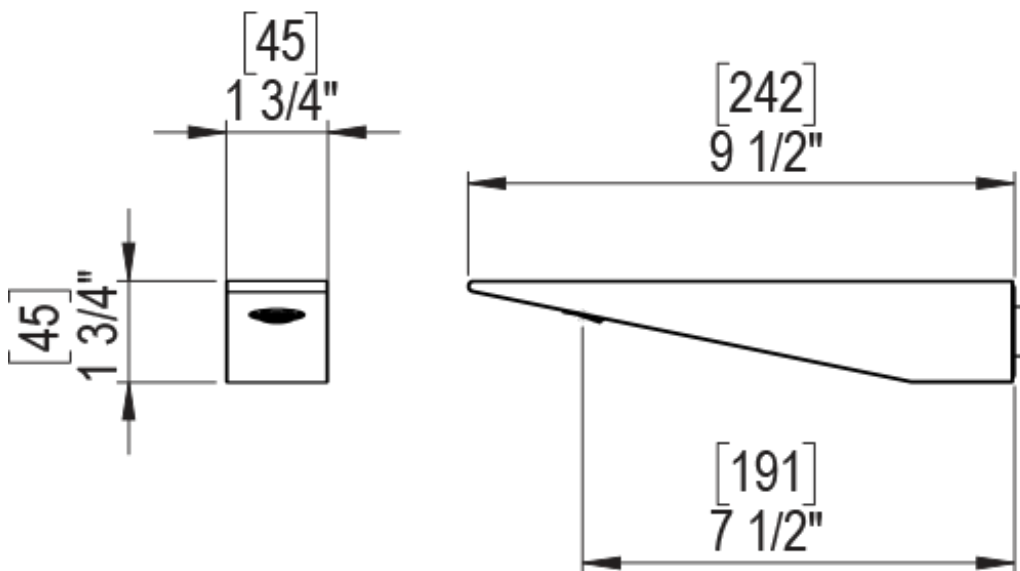

# 23RSQSCSB Specifications

ADJUSTABLE SLIDE BAR WITH HAND HELD SHOWER ASSEMBLY

WALL MOUNT TUB SPOUT

THREE WAY DIVERTER WITH SHUT-OFFS IN BETWEEN FUNCTIONS

4" SHOWER HEAD WITH WALL MOUNT 16" SHOWER ARM & FLANGE

TEMPERATURE CONTROL VALVE WITH STOPS

INTEGRAL SUPPLY WITH 1/2" NPT X 1/2" NPSM X 3" NIPPLE