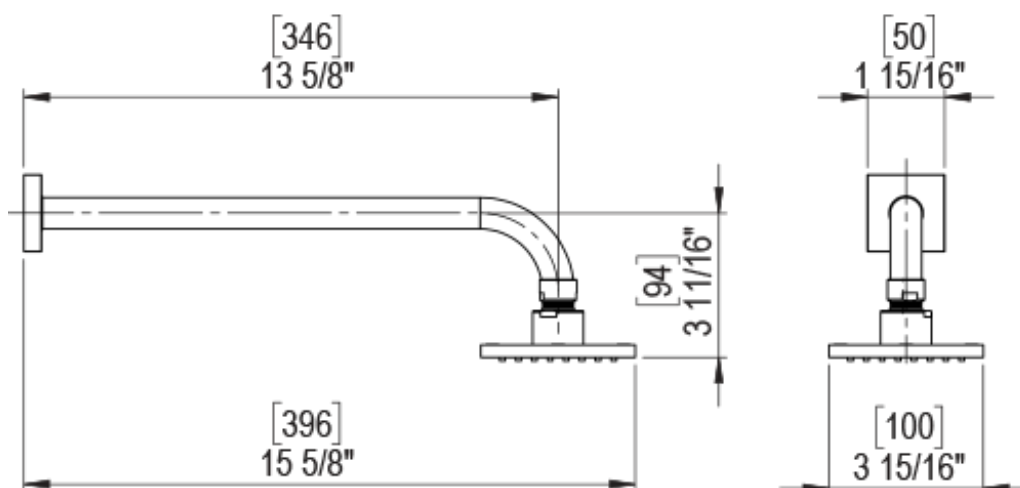

# 23RSQSCSB Specifications

ADJUSTABLE SLIDE BAR WITH HAND HELD SHOWER ASSEMBLY

WALL MOUNT TUB SPOUT

THREE WAY DIVERTER WITH SHUT-OFFS IN BETWEEN FUNCTIONS

4" SHOWER HEAD WITH WALL MOUNT 16" SHOWER ARM & FLANGE

TEMPERATURE CONTROL VALVE WITH STOPS

INTEGRAL SUPPLY WITH 1/2" NPT X 1/2" NPSM X 3" NIPPLE