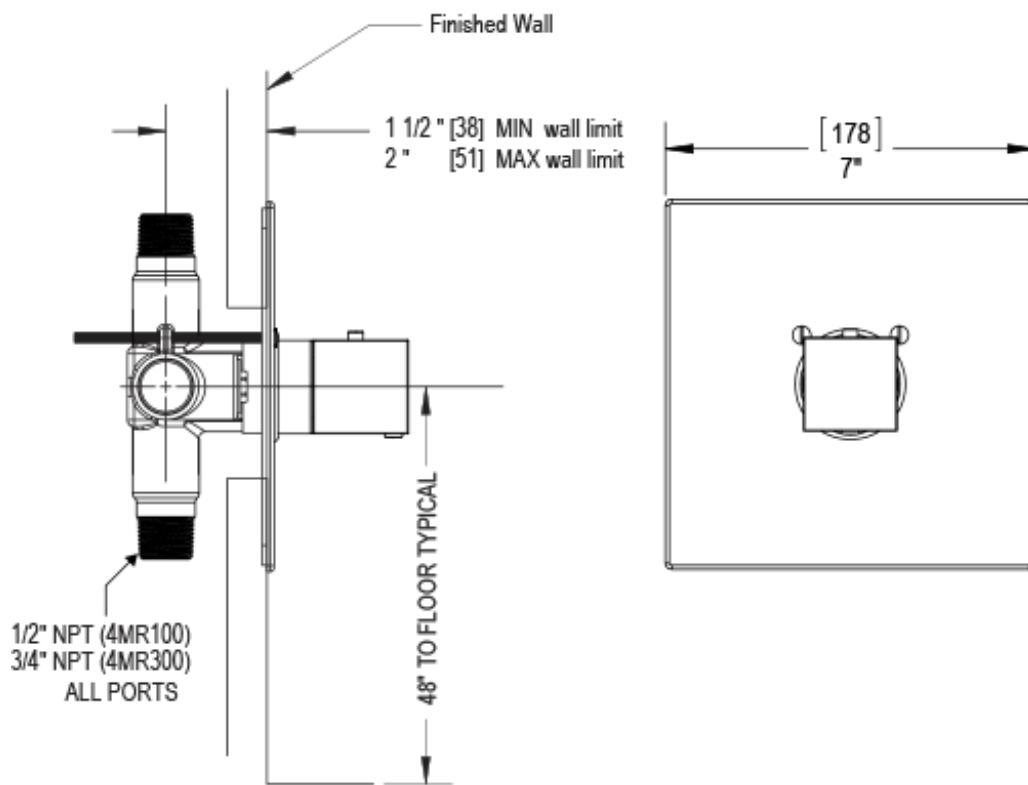

# 23RSQSCSB Specifications

ADJUSTABLE SLIDE BAR WITH HAND HELD SHOWER ASSEMBLY

WALL MOUNT TUB SPOUT

THREE WAY DIVERTER WITH SHUT-OFFS IN BETWEEN FUNCTIONS

4" SHOWER HEAD WITH WALL MOUNT 16" SHOWER ARM & FLANGE

TEMPERATURE CONTROL VALVE WITH STOPS

INTEGRAL SUPPLY WITH 1/2" NPT X 1/2" NPSM X 3" NIPPLE