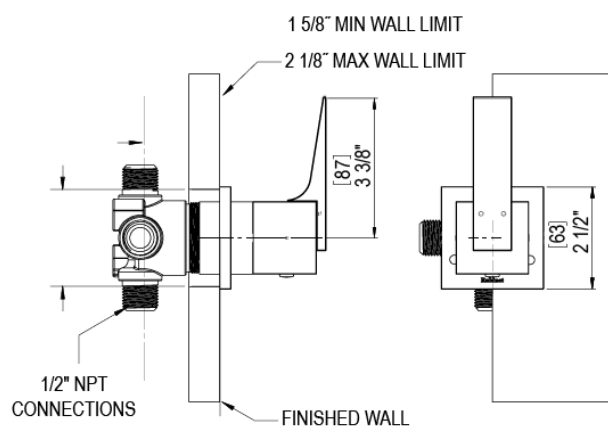

# 23RSQSCSB Specifications

ADJUSTABLE SLIDE BAR WITH HAND HELD SHOWER ASSEMBLY

WALL MOUNT TUB SPOUT

THREE WAY DIVERTER WITH SHUT-OFFS IN BETWEEN FUNCTIONS

4" SHOWER HEAD WITH WALL MOUNT 16" SHOWER ARM & FLANGE

TEMPERATURE CONTROL VALVE WITH STOPS

INTEGRAL SUPPLY WITH 1/2" NPT X 1/2" NPSM X 3" NIPPLE