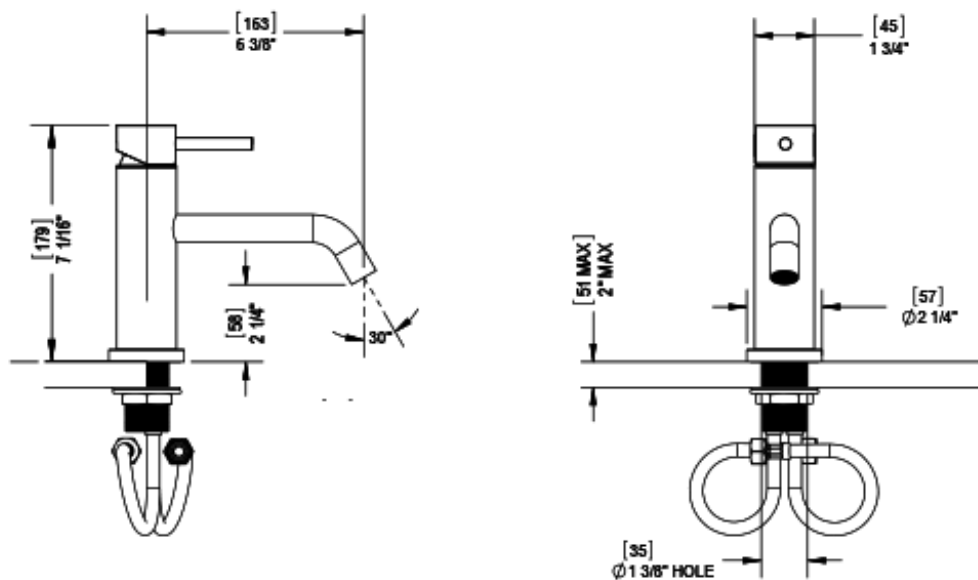

SINGLE CONTROL LAV SET (2 1/2" AERATOR TO DECK) (LESS DRAIN)

Critical Dimensions