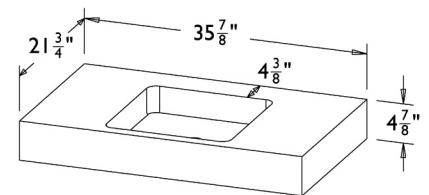

- Available in:
  - Antique Gray Limestone (AGL)
  - Carrara Marble (CA)
- Please specify quantity and location of any faucet holes when ordering. See price list for drilling charges.
- Fits various Elemental bath vanities or can be used as a vessel sink
- Approx 175 lbs

- Required drains can be purchased through Stone Forest. 9054D grid drain, 9058D lift & turn drain, or 9050ZB Zero drain.
- DO NOT use pop-up drains.
- USE ONLY Stain-Free plumbers putty that specifically states safe for granite and marble.

All designs copyright Stone Forest Inc. All rights reserved