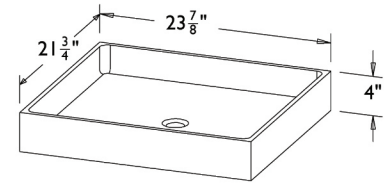

- Available in:
  Antique Gray Limestone (AGL)
  Carrara Marble (CA)

- Fits various Elemental bath vanities
  or can be used as a vessel sink

- Approx 80 lbs