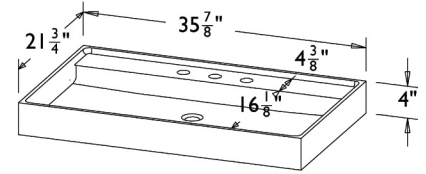

- Available in:
  - Antique Gray Limestone (AGL)
  - Carrara Marble (CA)
- Please specify quantity and location of any faucet holes when ordering. See price list for drilling charges.
- Fits various Elemental bath vanities or can be used as a vessel sink
- Approx 120 lbs