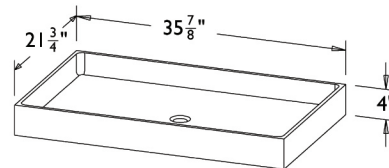

- Available in:
Antique Gray Limestone (AGL)
Carrara Marble (CA)

- Fits various Elemental bath vanities
or can be used as a vessel sink

- Approx 100 lbs

TD-THN-FCT-24
VENTUS BATH SINK
WITH FAUCET DECK

- Available in:
Antique Gray Limestone (AGL)
Carrara Marble (CA)