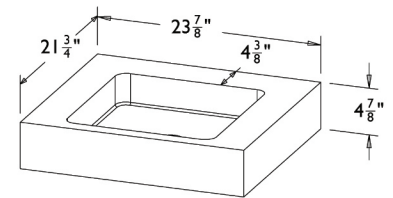

- Available in:
  - Antique Gray Limestone (AGL)
  - Carrara Marble (CA)
- Please specify quantity and location of any faucet holes when ordering. See price list for drilling charges.
- Fits various Elemental bath vanities or can be used as a vessel sink
- Approx 150 lbs