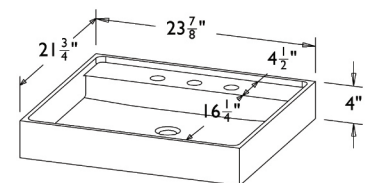

- Available in:
Antique Gray Limestone (AGL)
Carrara Marble (CA)

- Fits various Elemental bath vanities
or can be used as a vessel sink

- Approx 100 lbs

TD-THN-FCT-24
VENTUS BATH SINK
WITH FAUCET DECK

- Available in:
Antique Gray Limestone (AGL)
Carrara Marble (CA)