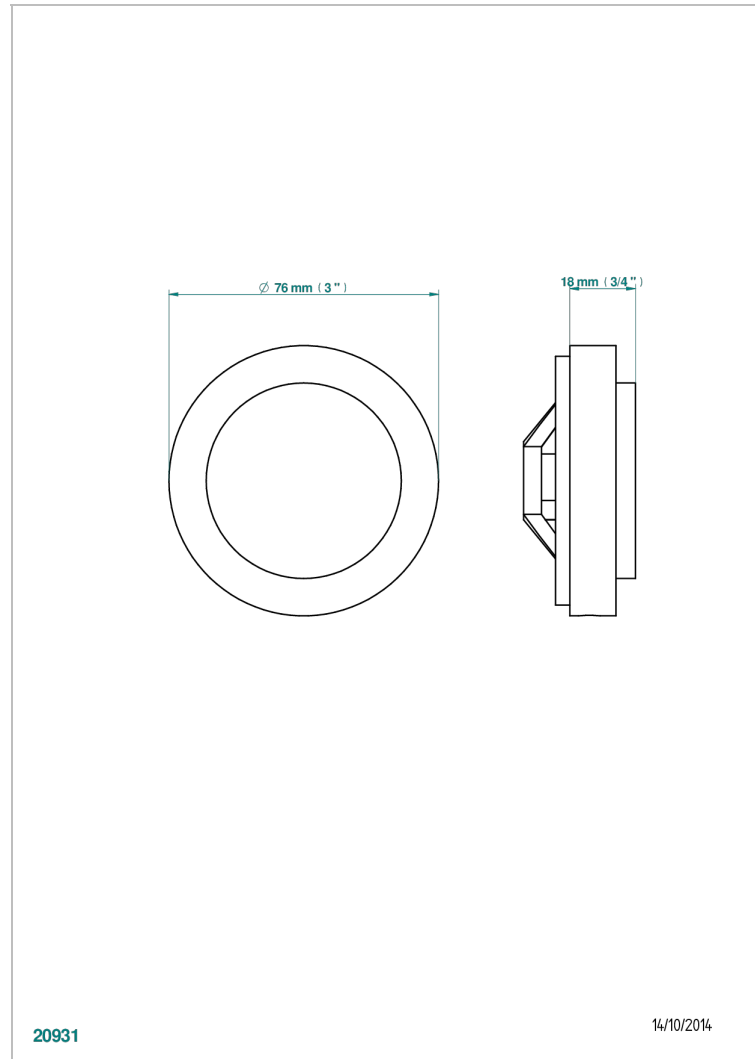

# MOSSI CLEAR CRYSTAL

A2N-301GEBUS

Control knob for Geberit waste overflow

## CHARACTERISTIC

- Mossi clear crystal
- Control knob for Geberit waste overflow