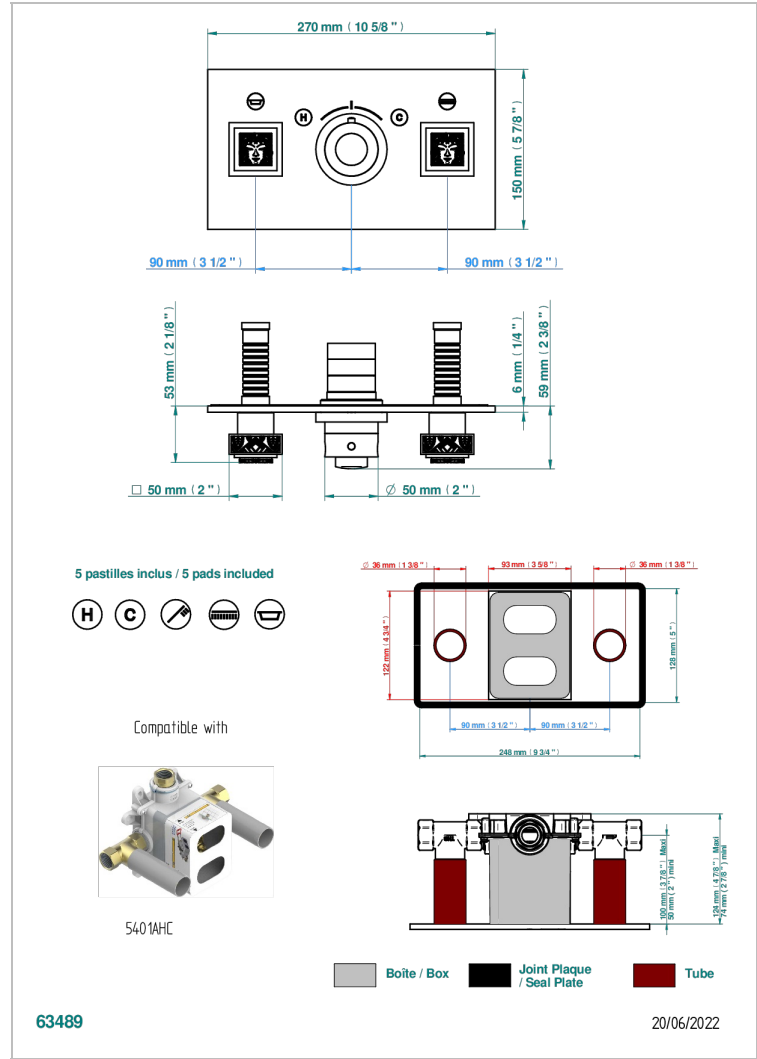

MASQUE DE FEMME LUNAIRE

A2R-5401BEH

THG[®]
PARIS

Trim for thermostatic mixer with 2 valves item to be installed horizontal . to adapt on 5 401AHC or 5 401AHM

CHARACTERISTIC

- Masque de Femme lunaire
- Trim for thermostatic mixer with 2 valves item to be installed horizontal . to adapt on 5 401AHC or 5 401AHM

RELATED SKU'S

- Ref. G00-5401AHC 3/4" THG thermostat, 60 l/mn with two valves with wax cartridge delivered with a built-in box, without trim - to be installed horizontal (for installation with cross handle)
- Ref. G00-5401AHM 3/4" THG thermostat, 60 l/mn with two valves with wax cartridge delivered with a built-in box, without trim - to be installed horizontal (for installation with lever handle)