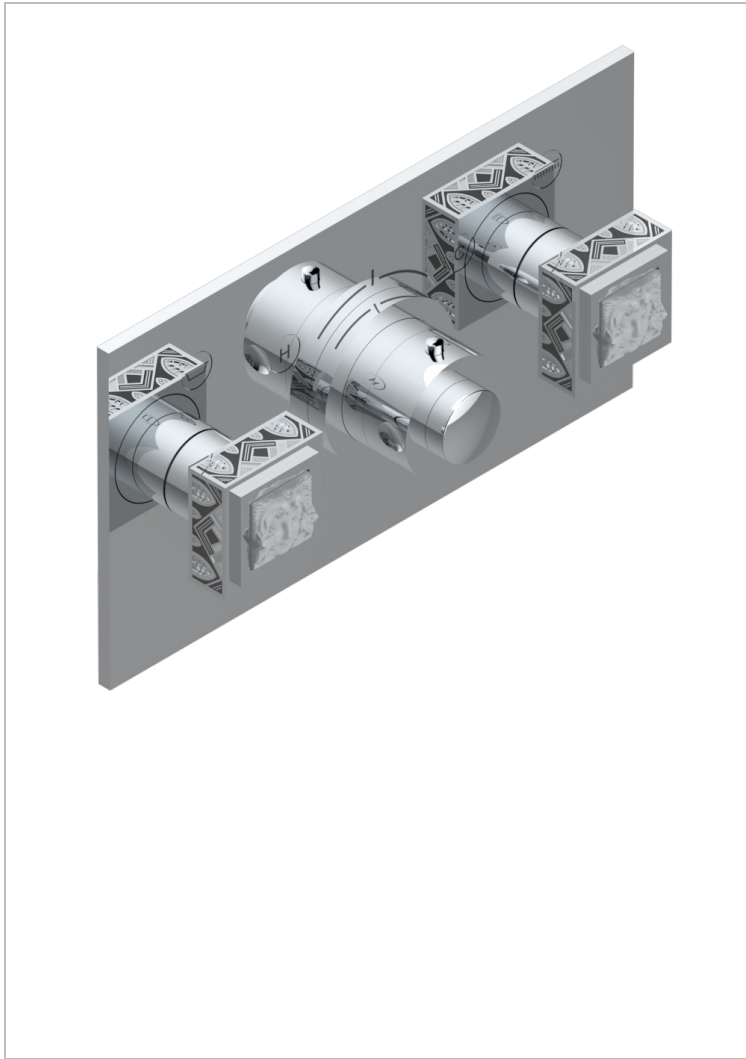

MASQUE DE FEMME LUNAIRE

A2R-5401BEH

THG[®]
PARIS

Trim for thermostatic mixer with 2 valves item to be installed horizontal . to adapt on 5 401AHC or 5 401AHM

CHARACTERISTIC

- Masque de Femme lunaire
- Trim for thermostatic mixer with 2 valves item to be installed horizontal . to adapt on 5 401AHC or 5 401AHM

RELATED SKU'S

- Ref. G00-5401AHC 3/4" THG thermostat, 60 l/mn with two valves with wax cartridge delivered with a built-in box, without trim - to be installed horizontal (for installation with cross handle)
- Ref. G00-5401AHM 3/4" THG thermostat, 60 l/mn with two valves with wax cartridge delivered with a built-in box, without trim - to be installed horizontal (for installation with lever handle)