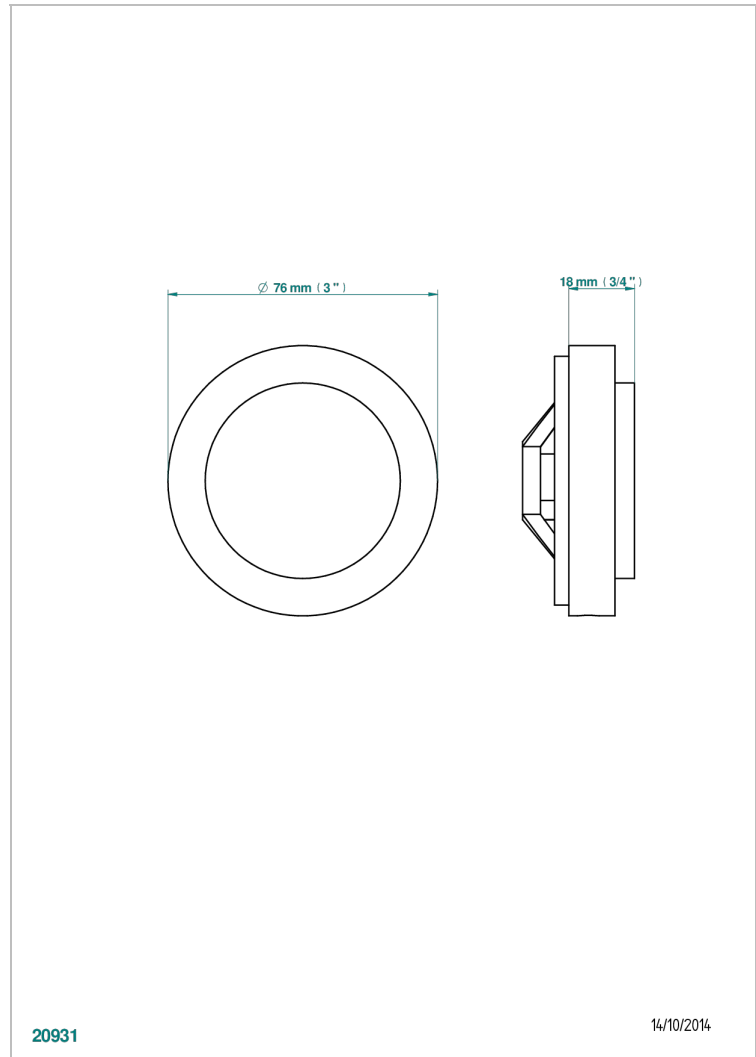

# FAUBOURG BLACK PORCELAIN

G2L-301GEBUS

Control knob for Geberit waste overflow

## CHARACTERISTIC

- Faubourg black porcelain
- Control knob for Geberit waste overflow