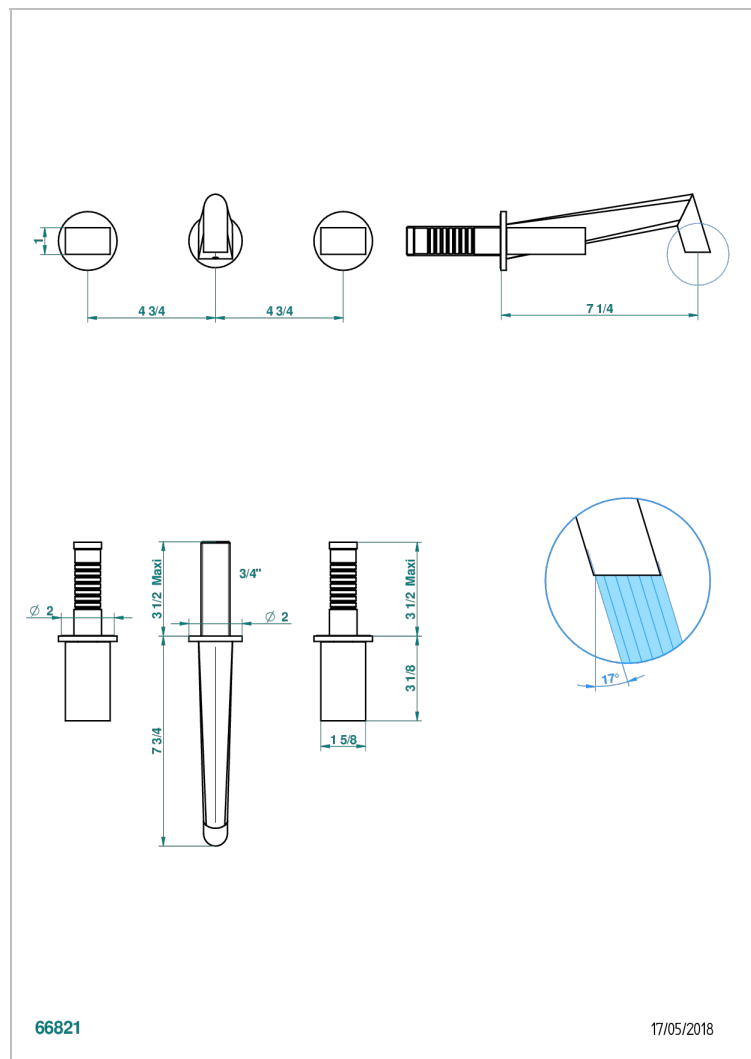

MONTAIGNE GRAND ANTIQUE MARBLE

G3R-41GB

Trim for wall mounted 3-hole bath set only

CHARACTERISTIC

- Montaigne Grand Antique marble
- Trim for wall mounted 3-hole bath set only

RELATED SKU'S

- Ref. G00-40AM/US Rough parts for wall set (one counter clockwise and one clockwise cartridges)