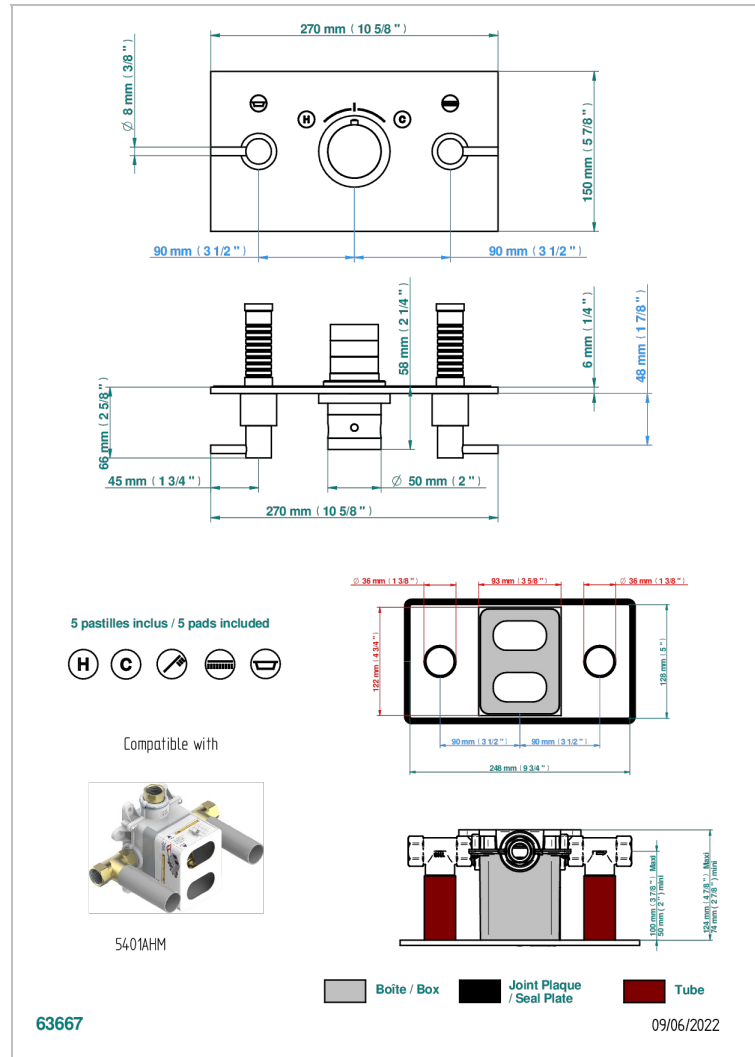

Trim for thermostatic mixer with 2 valves item to be installed horizontal . to adapt on 5 401AHC or 5 401AHM

CHARACTERISTIC

- Nano
- Trim for thermostatic mixer with 2 valves item to be installed horizontal . to adapt on 5 401AHC or 5 401AHM

RELATED SKU'S

- Ref. G00-5401AHC 3/4" THG thermostat, 60 l/mn with two valves with wax cartridge delivered with a built-in box, without trim - to be installed horizontal (for installation with cross handle)
- Ref. G00-5401AHM 3/4" THG thermostat, 60 l/mn with two valves with wax cartridge delivered with a built-in box, without trim - to be installed horizontal (for installation with lever handle)