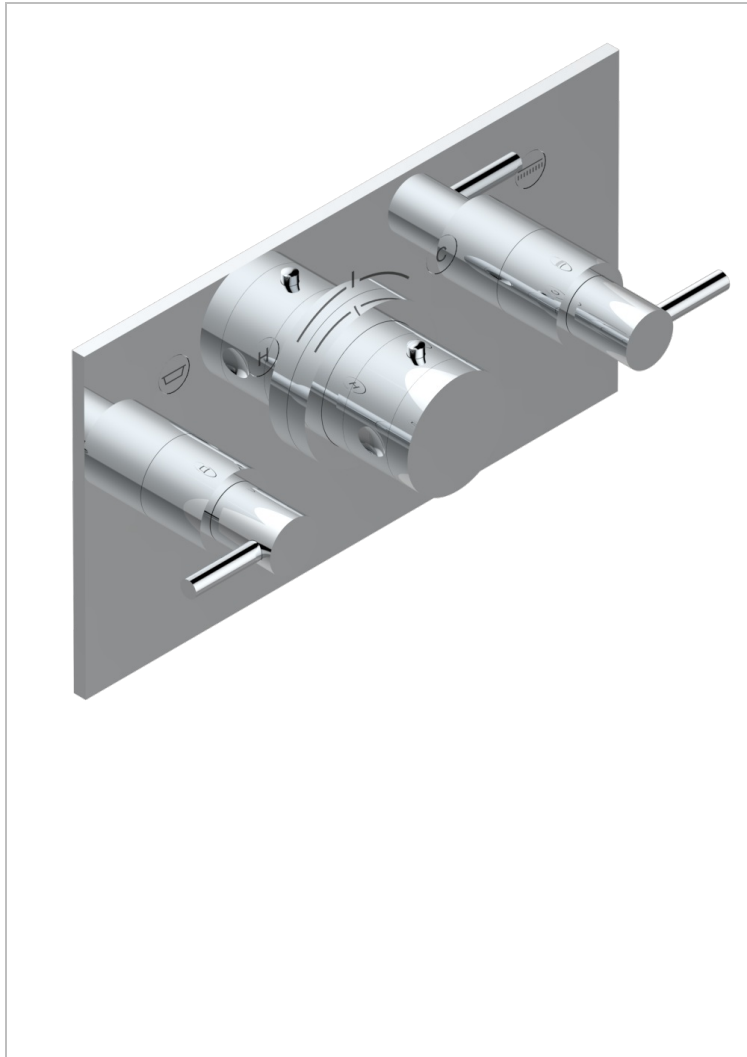

Trim for thermostatic mixer with 2 valves item to be installed horizontal . to adapt on 5 401AHC or 5 401AHM

CHARACTERISTIC

- Nano
- Trim for thermostatic mixer with 2 valves item to be installed horizontal . to adapt on 5 401AHC or 5 401AHM

RELATED SKU'S

- Ref. G00-5401AHC 3/4" THG thermostat, 60 l/mn with two valves with wax cartridge delivered with a built-in box, without trim - to be installed horizontal (for installation with cross handle)
- Ref. G00-5401AHM 3/4" THG thermostat, 60 l/mn with two valves with wax cartridge delivered with a built-in box, without trim - to be installed horizontal (for installation with lever handle)