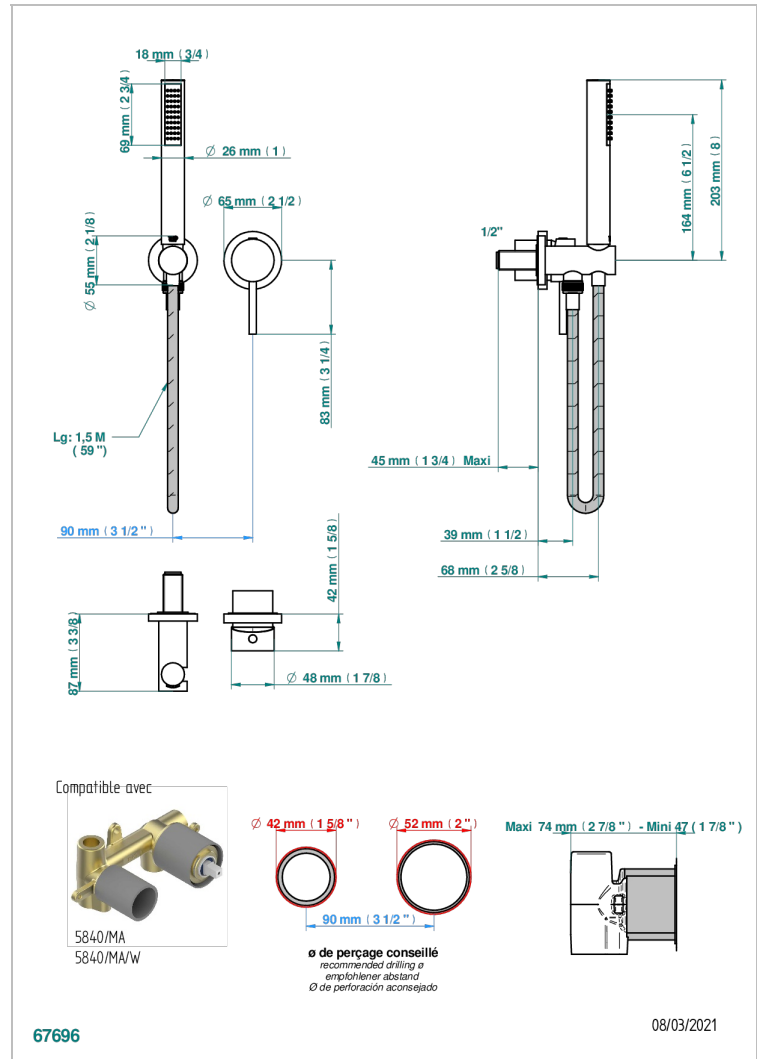

Trim only for wall mixer with complete handshower on hook

CHARACTERISTIC

- Nano
- Trim only for wall mixer with complete handshower on hook

RELATED SKU'S

- Ref. G00-5840/MA Rough parts for concealed wall-mounted mixer with 1/2" outlet

AVAILABLE FINITIONS

- Antique nickel - H28
- Matt chrome - C02
- Matt gold - F07
- Matt nickel (color finish) - C01
- Polished chrome (color finish) - A02
- Polished chrome / Polished gold (color finish) - G02