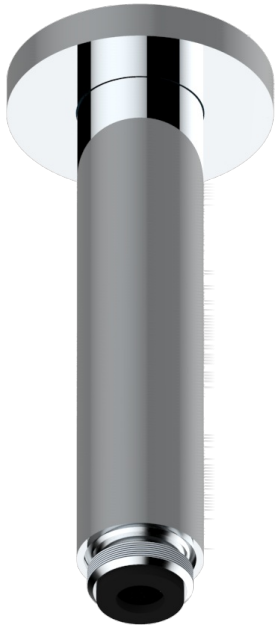

# NANO

G5A-82V/US

Vertical shower arm ceiling mounted 1/2" connection

17725

21/09/2015

## CHARACTERISTIC

- Nano
- Vertical shower arm ceiling mounted 1/2" connection

## AVAILABLE FINITIONS

Chrome polished - A02  
Chrome polished / gold polished - G02  
Gold mat - F07  
Gold polished - F01  
Matt chrome (American satin) - C02  
Matt nickel (American satin) - C01

Nickel antique / Sovereign - H28  
Nickel polished - B01  
Soft gold - F30  
Soft matt gold - F31