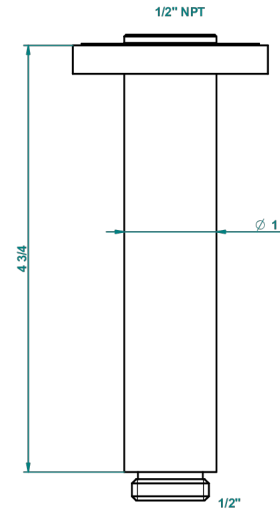

# NANO

G5A-82V/US

Vertical shower arm ceiling mounted 1/2" connection

17725

21/09/2015

## CHARACTERISTIC

- Nano
- Vertical shower arm ceiling mounted 1/2" connection