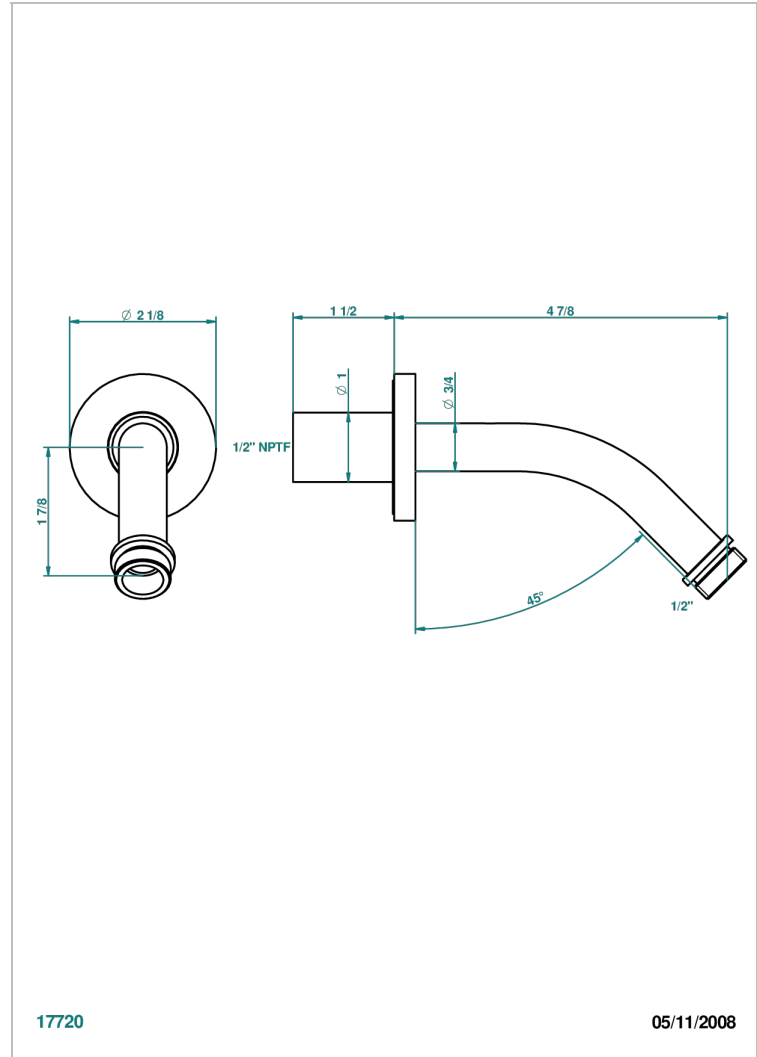

NANO

G5A-82/US

Horizontal shower arm, 45°, lg: 4" 3/4

CHARACTERISTIC

- Nano
- Horizontal shower arm, 45°, lg: 4" 3/4

AVAILABLE FINITIONS

Chrome polished - A02
Chrome polished / gold polished - G02
Gold mat - F07
Gold polished - F01
Matt chrome (American satin) - C02
Matt nickel (American satin) - C01

Nickel antique / Sovereign - H28
Nickel polished - B01
Soft gold - F30
Soft matt gold - F31