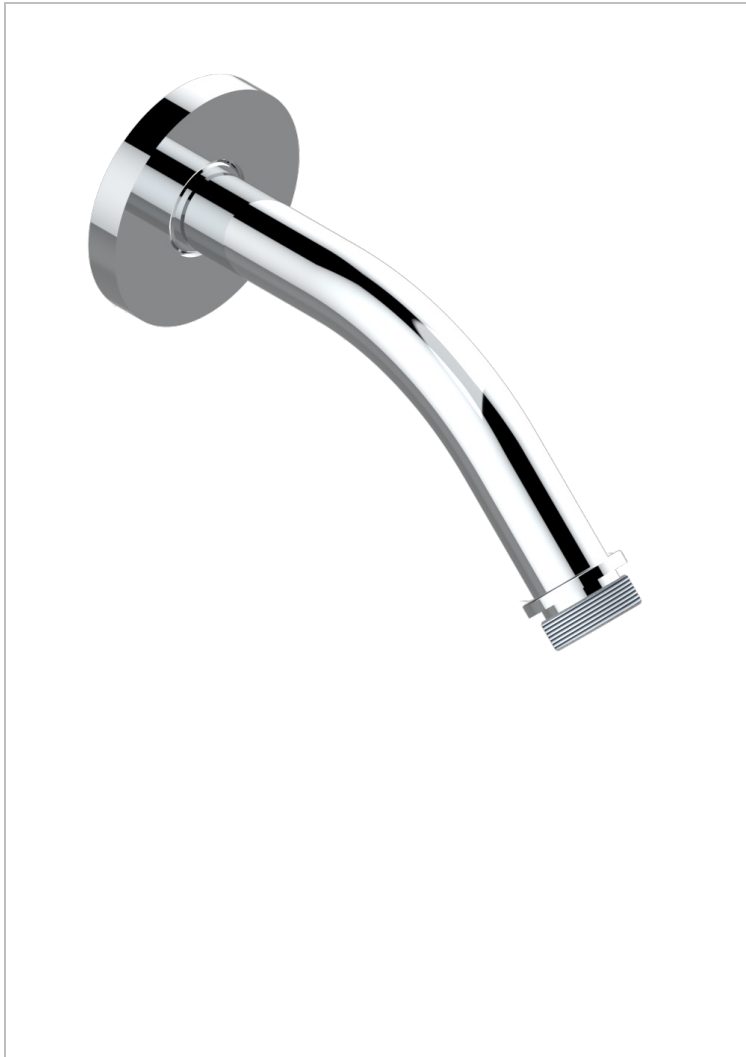

NANO

G5A-82/US

Horizontal shower arm, 45°, lg: 4" 3/4

CHARACTERISTIC

- Nano
- Horizontal shower arm, 45°, lg: 4" 3/4

AVAILABLE FINITIONS

Chrome polished - A02
Chrome polished / gold polished - G02
Gold mat - F07
Gold polished - F01
Matt chrome (American satin) - C02
Matt nickel (American satin) - C01

Nickel antique / Sovereign - H28
Nickel polished - B01
Soft gold - F30
Soft matt gold - F31