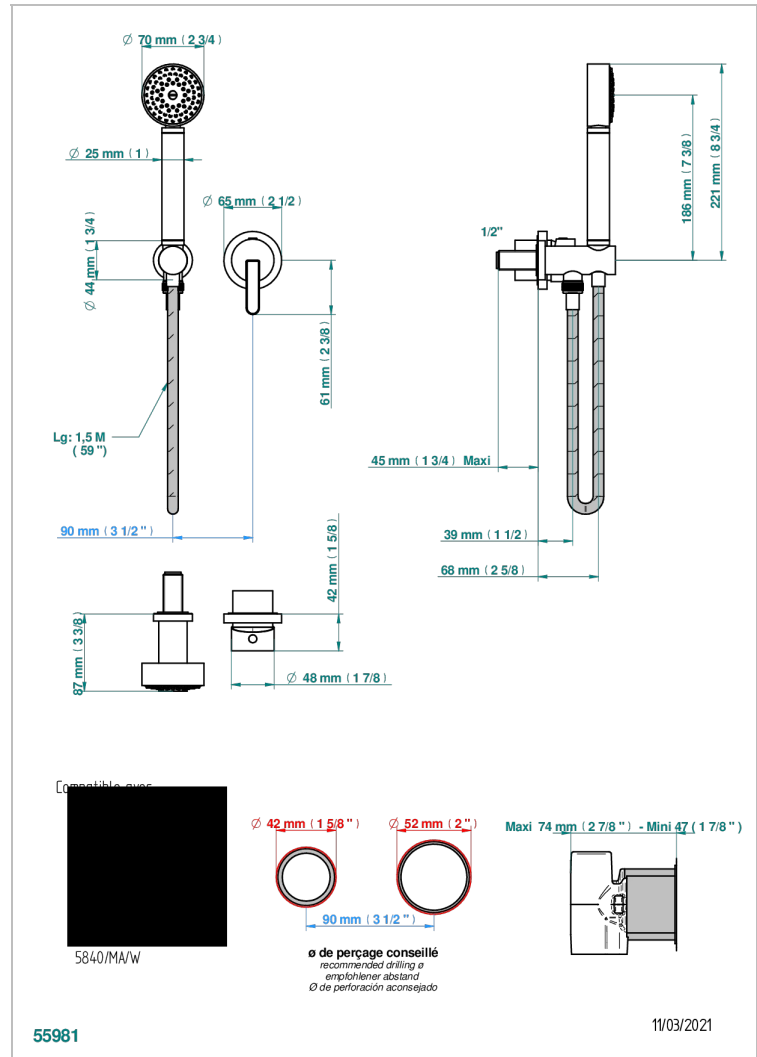

METAMORPHOSE, CARBON

G6C-6561B

Trim only for wall mixer with complete handshower on hook

THG
PARIS

CHARACTERISTIC

- Métamorphose, carbon
- Trim only for wall mixer with complete handshower on hook

TECHNICAL SPECS

- Recommandé : 3 bars (max. 5 bars) - Advised : 43,5 psi (max. 72 psi)
- 9,5 l/min à 3 bars (2.5 gpm at 43.5 psi)

RELATED SKU'S

- Ref. G00-5840/MA Rough parts for concealed wall-mounted mixer with 1/2" outlet