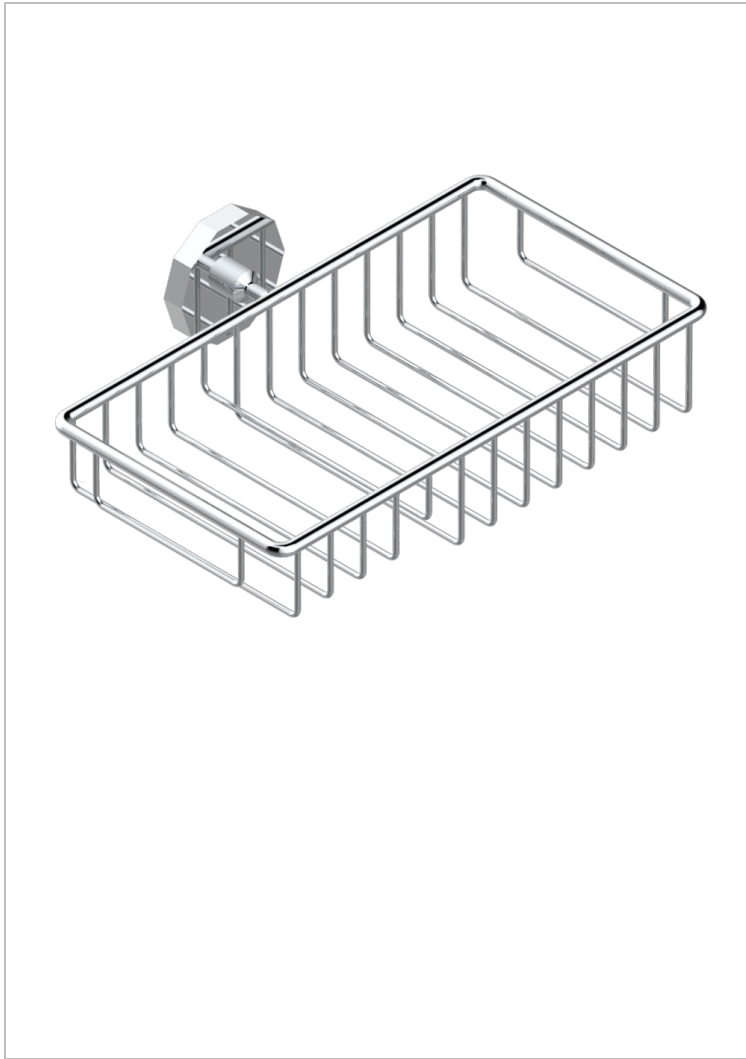

LES ONDES

G8A-2620

Soap and sponge holder, wall mounted

THG[®]
PARIS

CHARACTERISTIC

- Les Ondes
- Soap and sponge holder, wall mounted

AVAILABLE FINITIONS

Blush PVD - H62
Brass color PVD - H49
Brown bronze color PVD - F33
Chrome polished - A02
Chrome polished / gold polished - G02
Copper antique matt, coated - H07