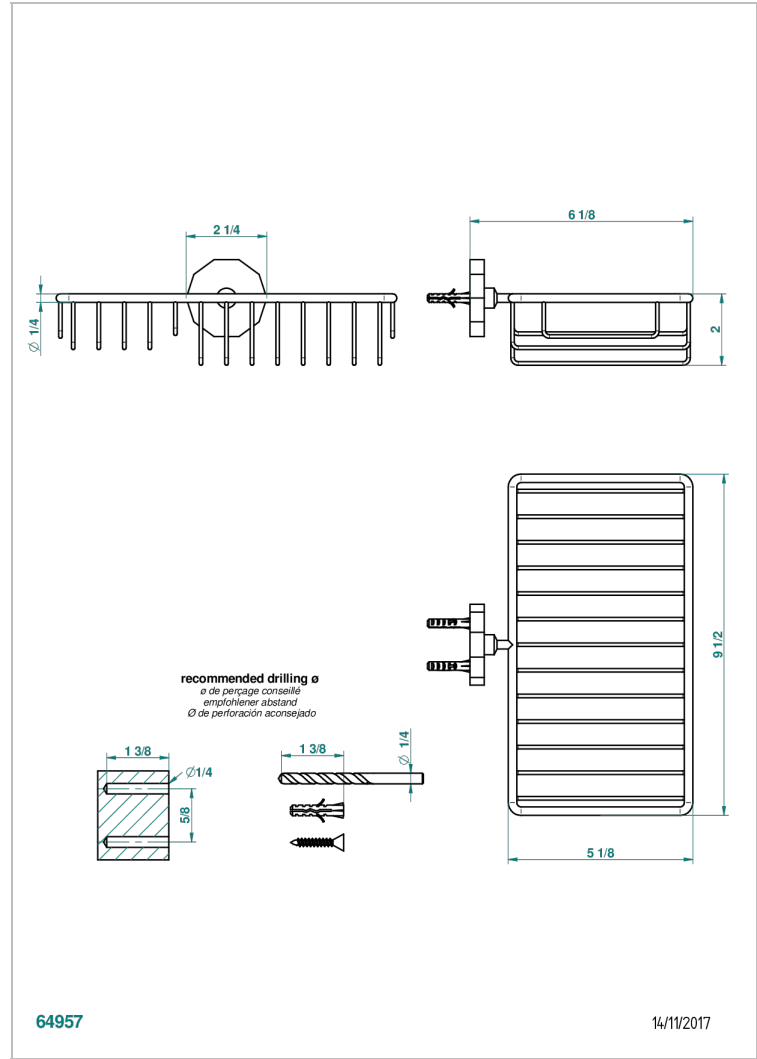

LES ONDES

G8A-2620

Soap and sponge holder, wall mounted

THG[®]
PARIS

CHARACTERISTIC

- Les Ondes
- Soap and sponge holder, wall mounted

AVAILABLE FINITIONS

Blush PVD - H62
Brass color PVD - H49
Brown bronze color PVD - F33
Chrome polished - A02
Chrome polished / gold polished - G02
Copper antique matt, coated - H07