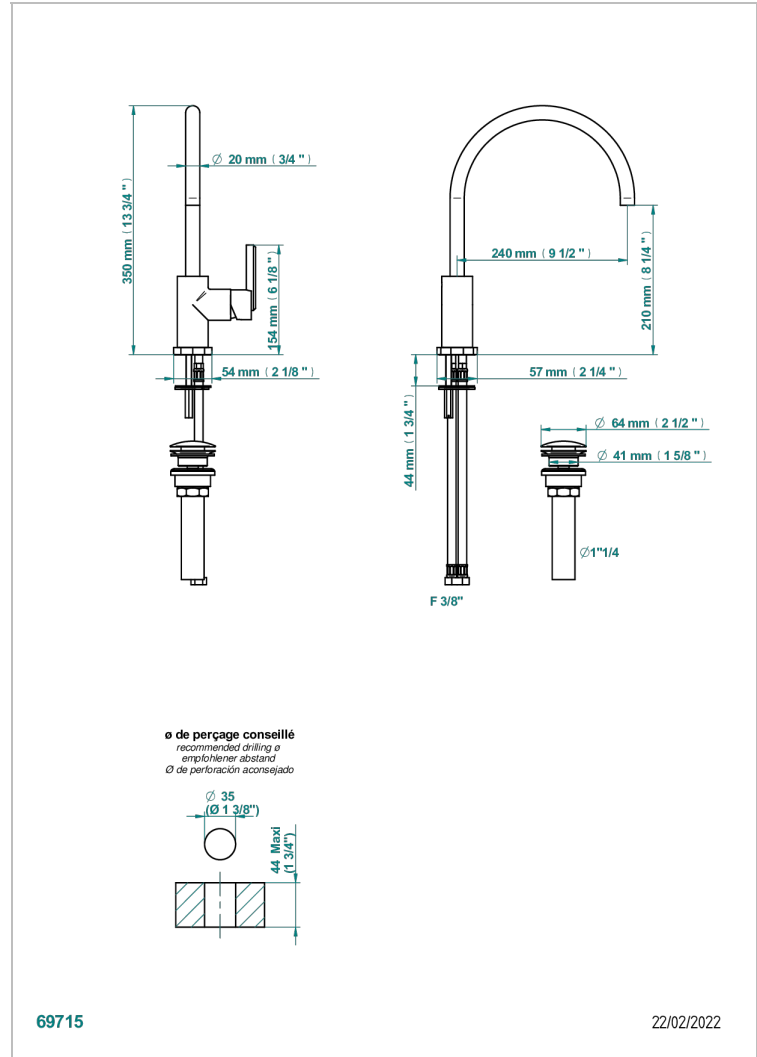

# LES ONDES

G8A-6500/US

Single lever faucet with drain