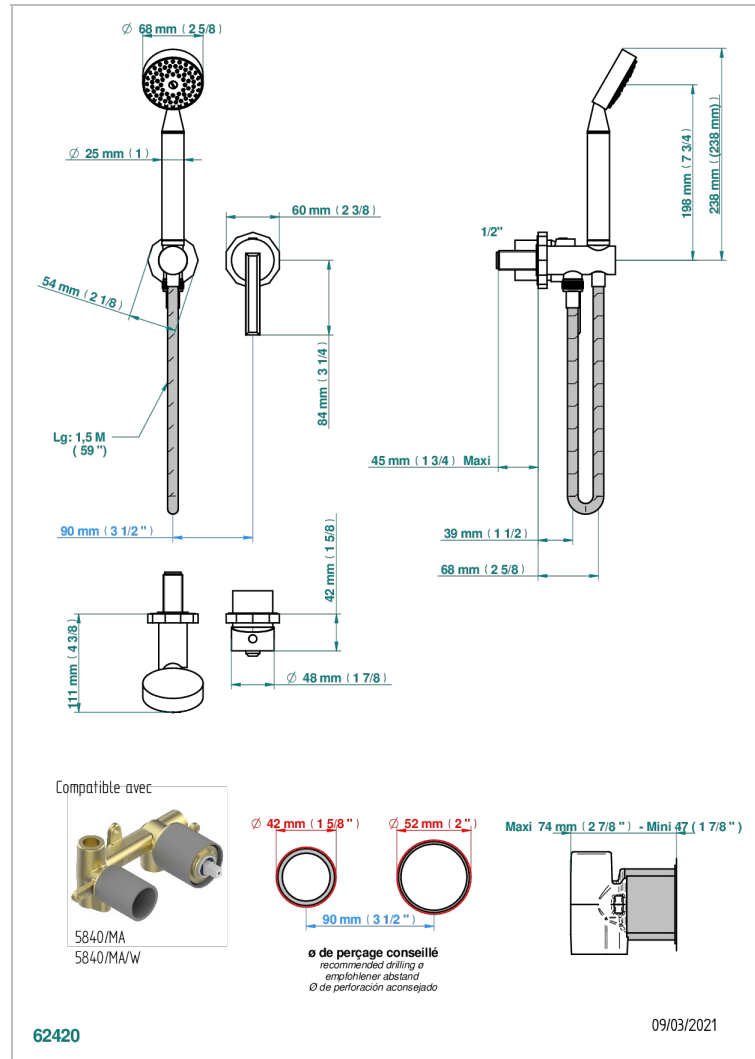

LES ONDES

G8A-6561B

Trim only for wall mixer with complete handshower on hook

CHARACTERISTIC

- Les Ondes
- Trim only for wall mixer with complete handshower on hook

TECHNICAL SPECS

- Recommandé : 3 bars (max. 5 bars) - Advised : 43,5 psi (max. 72 psi)
- 9,5 l/min à 3 bars (2.5 gpm at 43.5 psi)

RELATED SKU'S

- Ref. G00-5840/MA Rough parts for concealed wall-mounted mixer with 1/2" outlet

AVAILABLE FINITIONS

Antique nickel - H28
Blush PVD - H62
Brass color PVD - H49
Brown bronze color PVD - F33
Gold color PVD - H52
Graphite PVD - H64