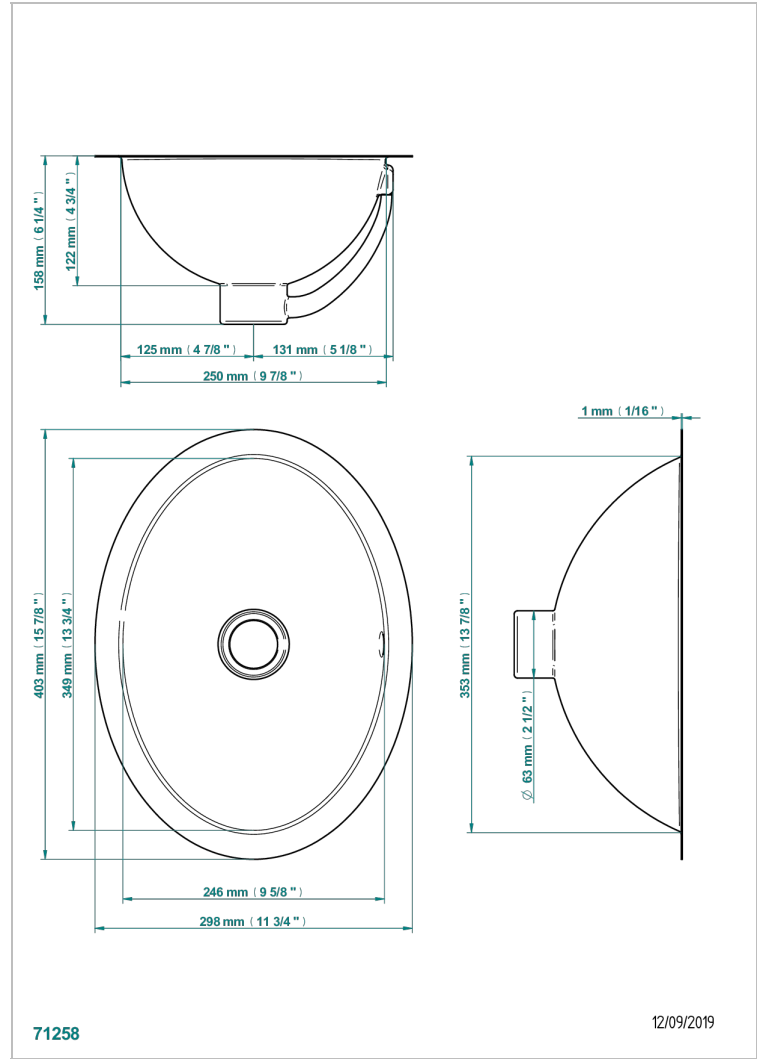

METAL BASIN

GB2-22/BP

Oval hand basin, 15 7/8" x 11 3/4", with overflow and flat edge, to fix under, hammered metal finishing

CHARACTERISTIC

- Metal Basin
- Oval hand basin, 15 7/8" x 11 3/4", with overflow and flat edge, to fix under, hammered metal finishing

AVAILABLE FINITIONS

- Chrome polished - A02
- Gold polished - F01
- Matt nickel (American satin) - C01
- Natural brass, uncoated (metal basin) - O05
- Natural red copper, uncoated (metal basin) - O04
- Nickel polished - B01