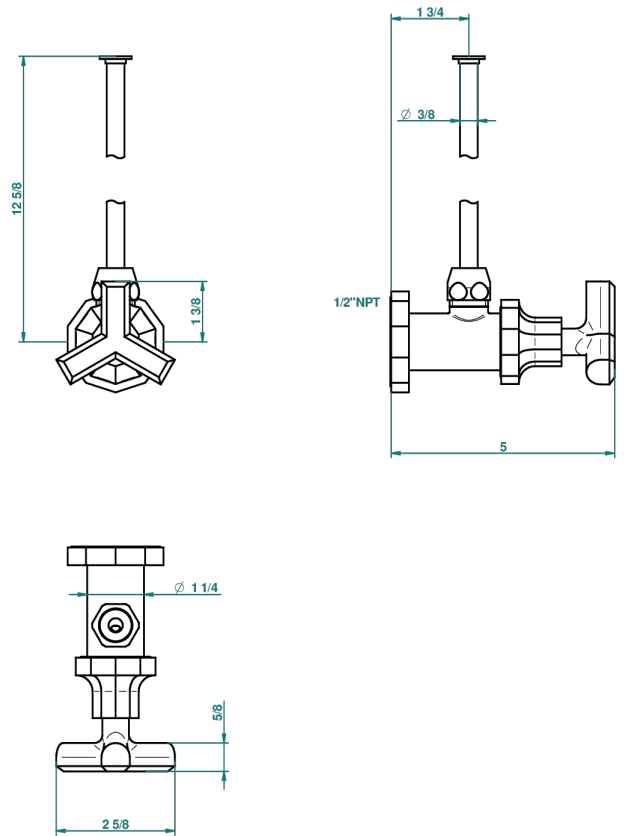

LES ONDES

G8A-181/SWC

Angle supply valve with 3/8" adaptor set for toilet

65422

08/01/2018

CHARACTERISTIC

- Les Ondes
- Angle supply valve with 3/8" adaptor set for toilet

AVAILABLE FINITIONS