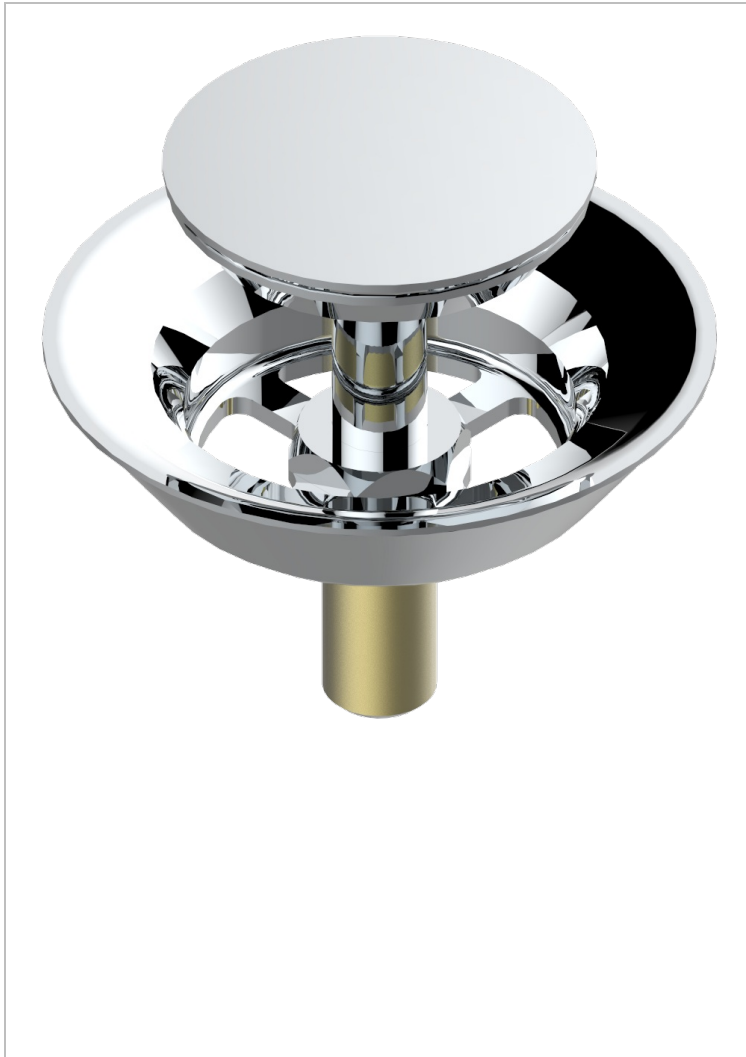

LES ONDES WITH LEVER HANDLES

G8B-324GEBUS

Stopper assembly for Geberit waste overflow

THG[®]
PARIS

45036

18/03/2014

CHARACTERISTIC

- Les Ondes with lever handles
- Stopper assembly for Geberit waste overflow

AVAILABLE FINITIONS

Blush PVD - H62
Brass color PVD - H49
Brown bronze color PVD - F33
Chrome polished - A02
Chrome polished / gold polished - G02
Copper antique matt, coated - H07

Gold color PVD - H52
Gold mat - F07
Gold polished - F01
Graphite PVD - H64
Light coated bronze - D01
Matt Umber PVD - H67

Matt blush PVD - H60
Matt brass color PVD - H50
Matt brown bronze color PVD - F34
Matt chrome (American satin) - C02
Matt gold color PVD - H53
Matt graphite PVD - H65

Matt nickel (American satin) - C01
Matt nickel color PVD - H56
Nickel antique / Sovereign - H28
Nickel color PVD - H55
Nickel polished - B01
Silver polished, antique - H03

Soft gold - F30
Soft matt gold - F31
Umber PVD - H66