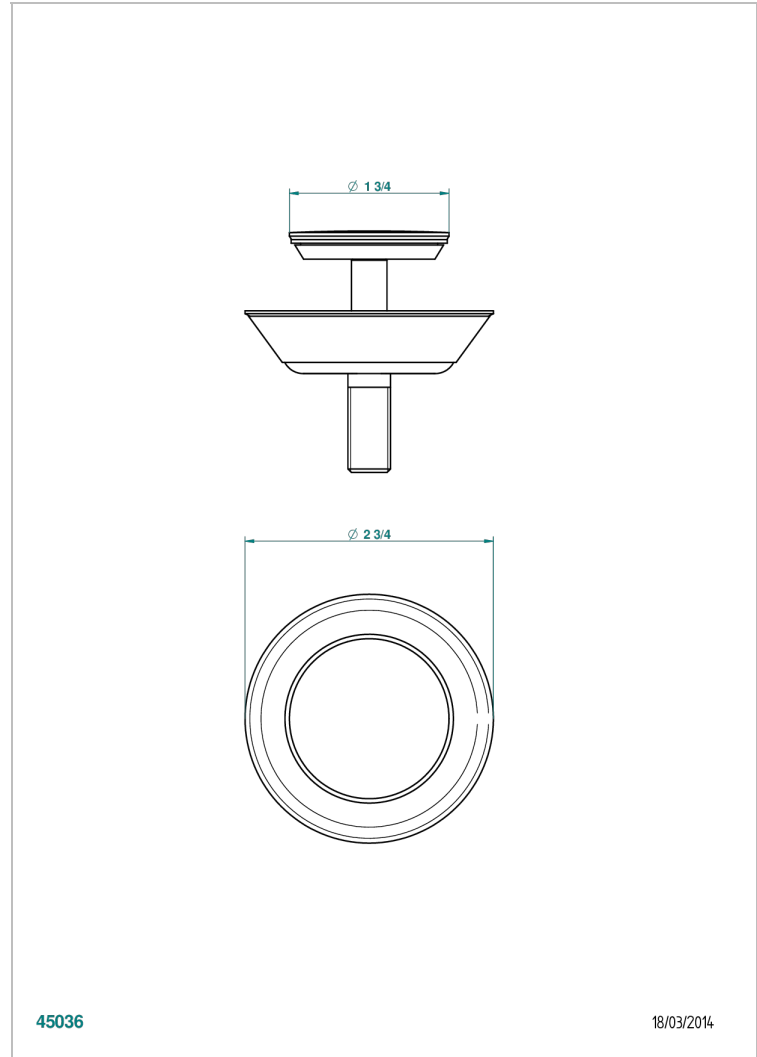

LES ONDES WITH LEVER HANDLES

G8B-324GEBUS

Stopper assembly for Geberit waste overflow

THG[®]
PARIS

45036

18/03/2014

CHARACTERISTIC

- Les Ondes with lever handles
- Stopper assembly for Geberit waste overflow

AVAILABLE FINITIONS

Blush PVD - H62
Brass color PVD - H49
Brown bronze color PVD - F33
Chrome polished - A02
Chrome polished / gold polished - G02
Copper antique matt, coated - H07

Gold color PVD - H52
Gold mat - F07
Gold polished - F01
Graphite PVD - H64
Light coated bronze - D01
Matt Umber PVD - H67

Matt blush PVD - H60
Matt brass color PVD - H50
Matt brown bronze color PVD - F34
Matt chrome (American satin) - C02
Matt gold color PVD - H53
Matt graphite PVD - H65

Matt nickel (American satin) - C01
Matt nickel color PVD - H56
Nickel antique / Sovereign - H28
Nickel color PVD - H55
Nickel polished - B01
Silver polished, antique - H03