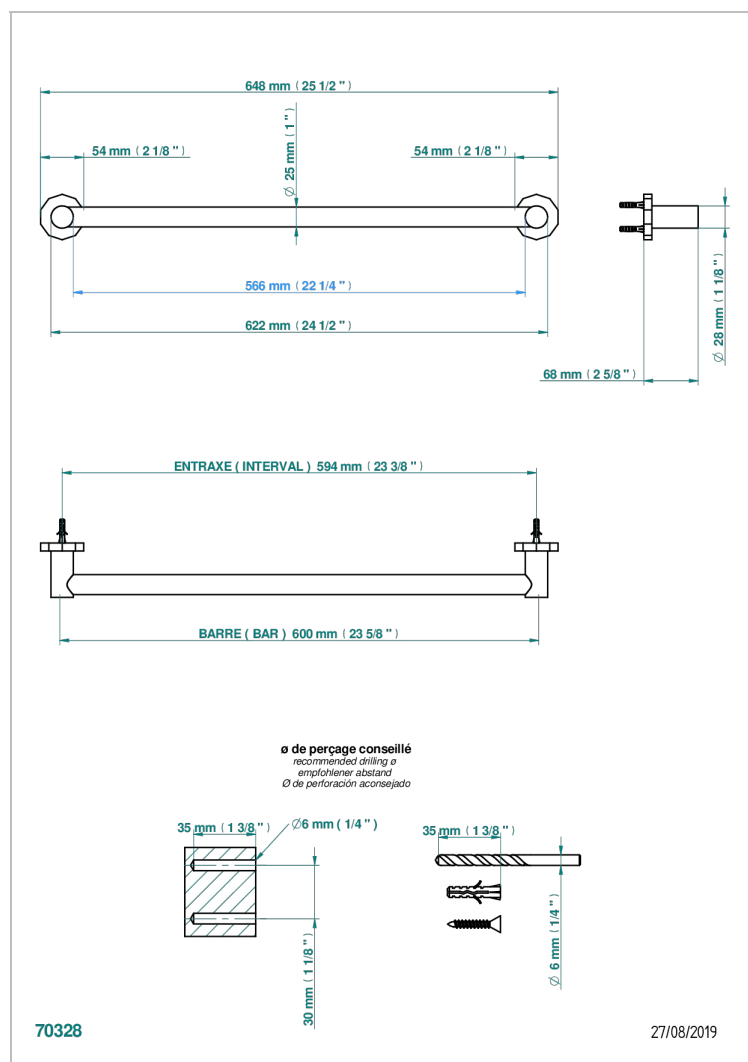

LES ONDES WITH LEVER HANDLES

G8B-526/60

Towel bar, 24" long

CHARACTERISTIC

- Les Ondes with lever handles
- Towel bar, 24" long

AVAILABLE FINITIONS

Blush PVD - H62
Brass color PVD - H49
Brown bronze color PVD - F33
Chrome polished - A02
Chrome polished / gold polished - G02
Copper antique matt, coated - H07