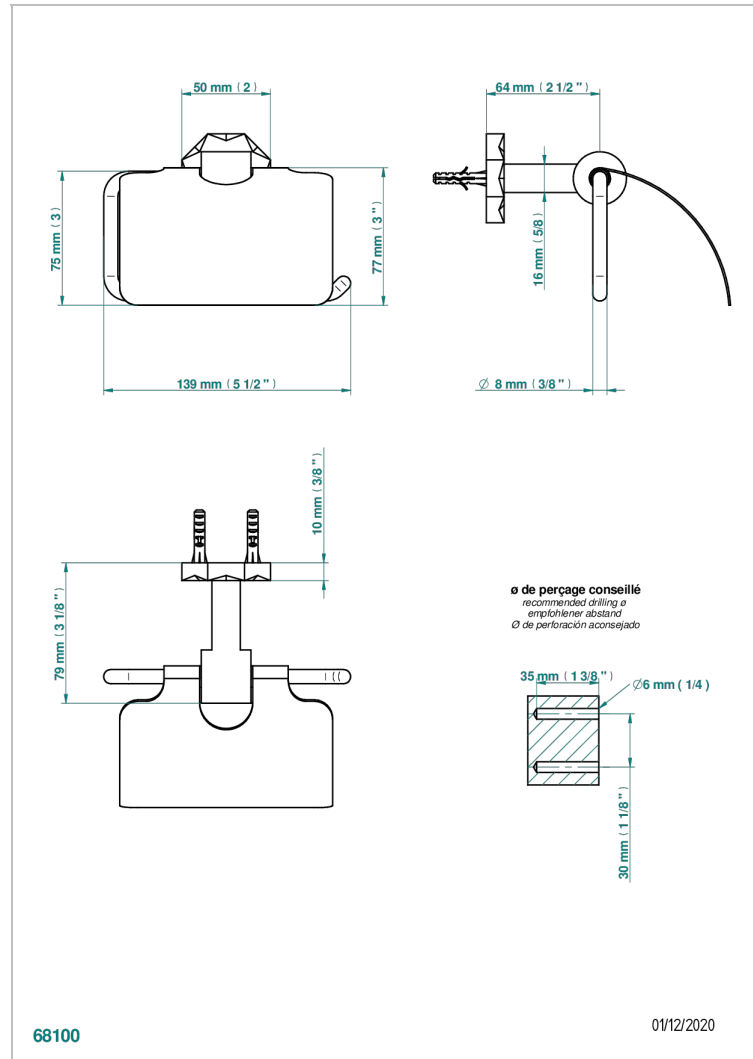

NIHAL BLUE PORCELAIN

U2L-538AC

Toilet paper holder, single mount with cover

CHARACTERISTIC

- Nihal blue porcelain
- Toilet paper holder, single mount with cover

AVAILABLE FINITIONS

Blush PVD - H62
Brass color PVD - H49
Brown bronze color PVD - F33
Chrome polished - A02
Chrome polished / gold polished - G02
Copper antique matt, coated - H07