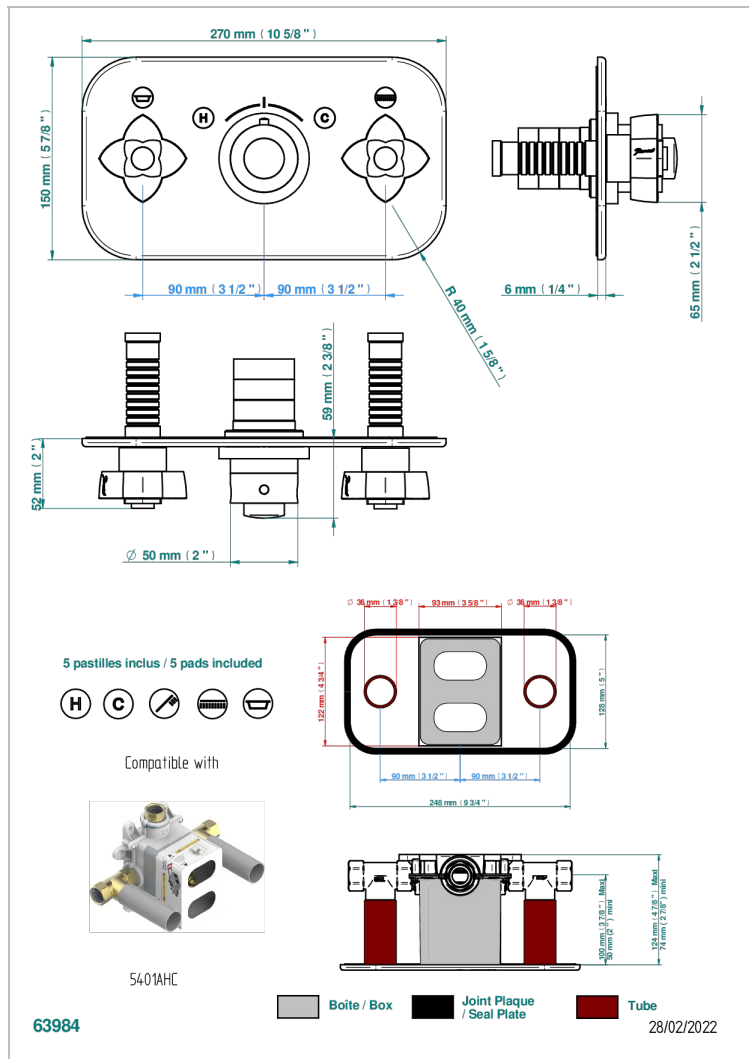

# PETALE DE CRISTAL - CLEAR CRYSTAL

U6A-5401BEH

Trim for thermostatic mixer with 2 valves item to be installed horizontal . to adapt on 5 401AHC or 5 401AHM

## CHARACTERISTIC

- Pétales de Cristal - clear crystal
- Trim for thermostatic mixer with 2 valves item to be installed horizontal . to adapt on 5 401AHC or 5 401AHM

## RELATED SKU'S

- Ref. G00-5401AHC 3/4" THG thermostat, 60 l/mn with two valves with wax cartridge delivered with a built-in box, without trim - to be installed horizontal ( for installation with cross handle)
- Ref. G00-5401AHM 3/4" THG thermostat, 60 l/mn with two valves with wax cartridge delivered with a built-in box, without trim - to be installed horizontal ( for installation with lever handle)