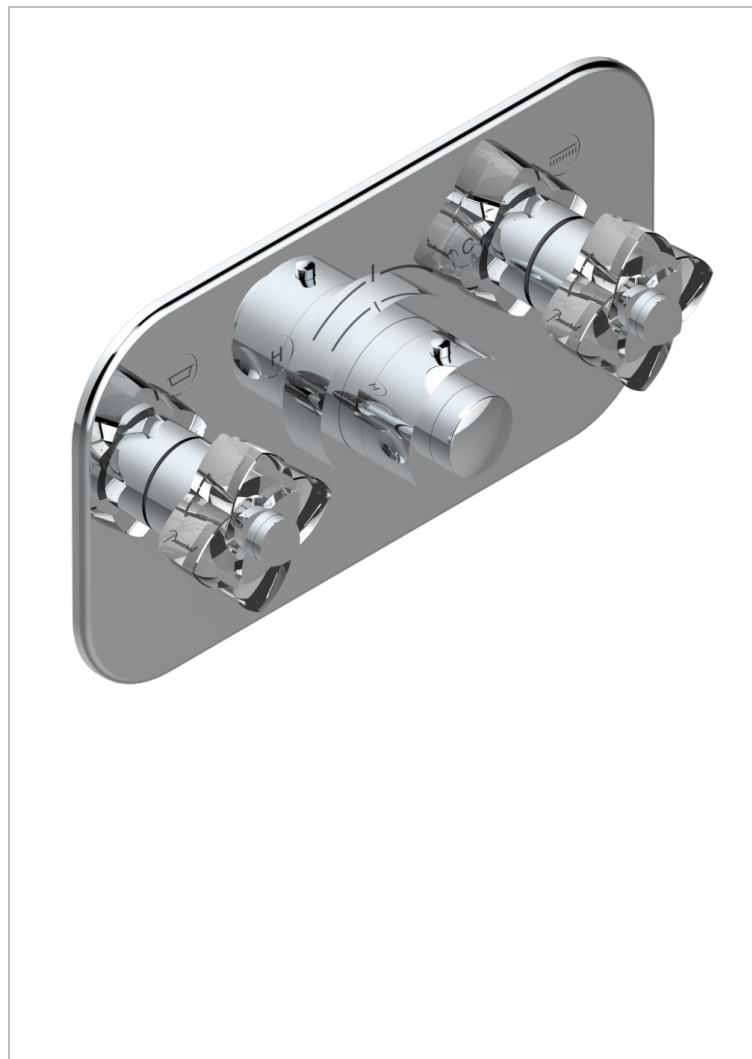

# PETALE DE CRISTAL - CLEAR CRYSTAL

U6A-5401BEH

Trim for thermostatic mixer with 2 valves item to be installed horizontal . to adapt on 5 401AHC or 5 401AHM

## CHARACTERISTIC

- Pétales de Cristal - clear crystal
- Trim for thermostatic mixer with 2 valves item to be installed horizontal . to adapt on 5 401AHC or 5 401AHM

## RELATED SKU'S

- Ref. G00-5401AHC 3/4" THG thermostat, 60 l/mn with two valves with wax cartridge delivered with a built-in box, without trim - to be installed horizontal ( for installation with cross handle)
- Ref. G00-5401AHM 3/4" THG thermostat, 60 l/mn with two valves with wax cartridge delivered with a built-in box, without trim - to be installed horizontal ( for installation with lever handle)