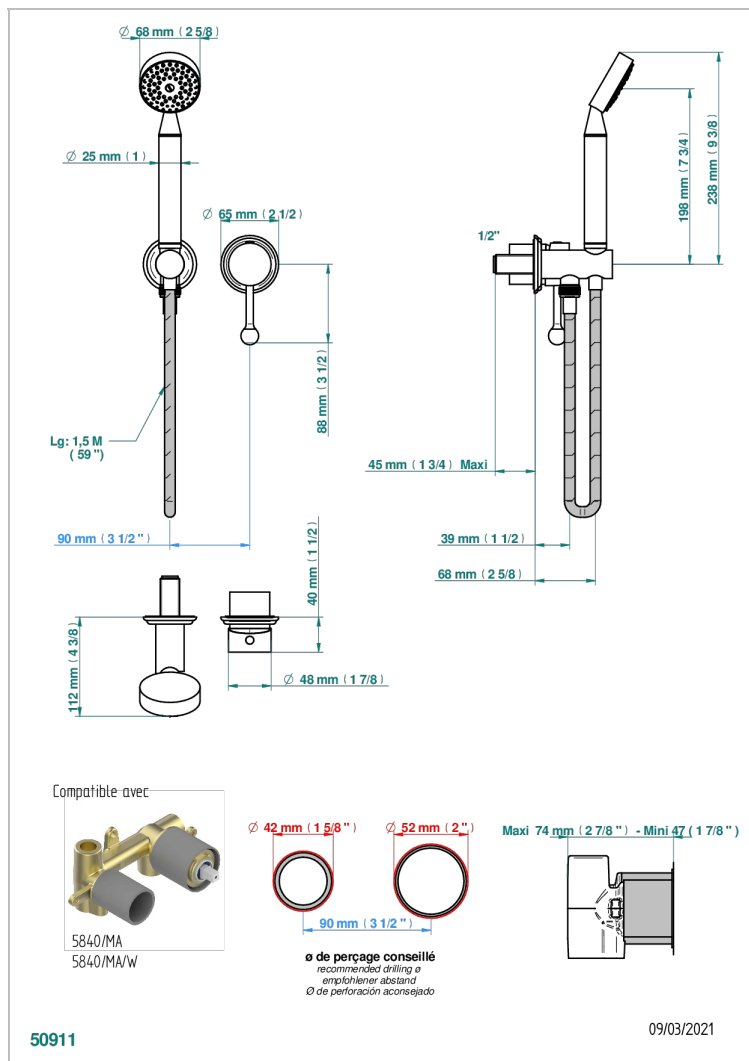

PETALE DE CRISTAL - CLEAR CRYSTAL

U6A-6561B

Trim only for wall mixer with complete handshower on hook

CHARACTERISTIC

- Pétale de Cristal - clear crystal
- Trim only for wall mixer with complete handshower on hook

TECHNICAL SPECS

- Recommandé : 3 bars (max. 5 bars) - Advised : 43,5 psi (max. 72 psi)
- 9,5 l/min à 3 bars (2.5 gpm at 43.5 psi)

RELATED SKU'S

- Ref. G00-5840/MA Rough parts for concealed wall-mounted mixer with 1/2" outlet