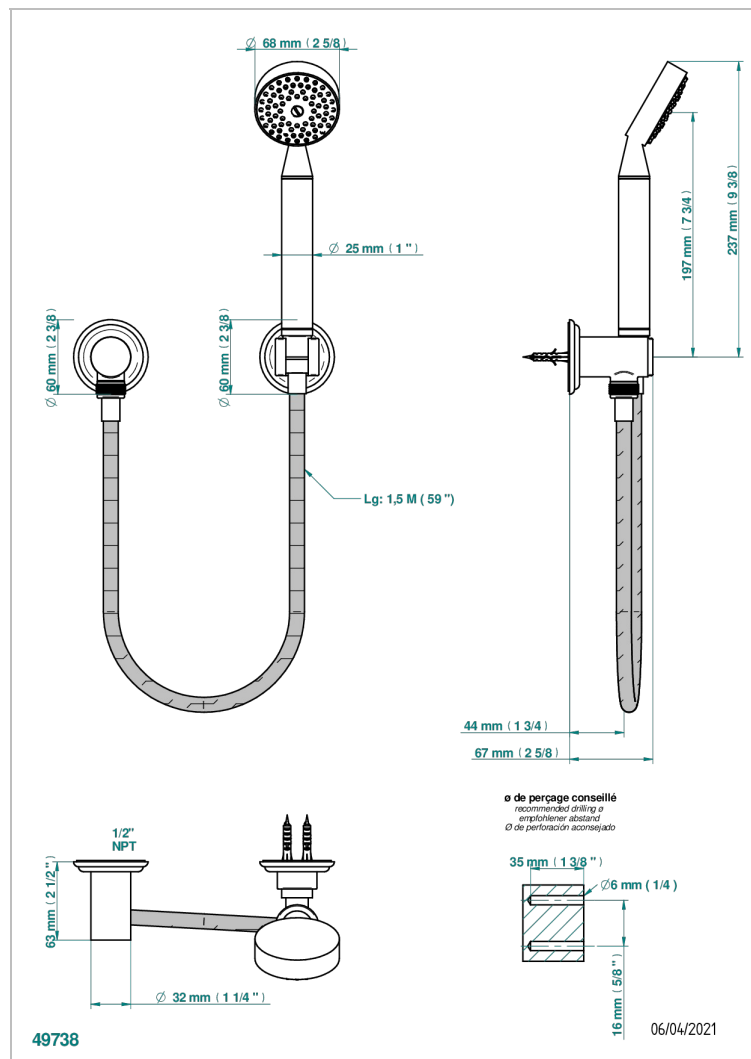

PETALE DE CRISTAL - BLUE CRYSTAL

U6B-52/US

Wall mounted handshower with separate fixed hook

CHARACTERISTIC

- Pétale de Cristal - blue crystal
- Wall mounted handshower with separate fixed hook

TECHNICAL SPECS

- Recommandé : 3 bars (max. 5 bars) - Advised : 43,5 psi (max. 72 psi)
- 9,5 l/min à 3 bars (2.5 gpm at 43.5 psi)

AVAILABLE FINITIONS

Blush PVD - H62
Brass color PVD - H49
Brown bronze color PVD - F33
Chrome polished - A02
Chrome polished / gold polished - G02
Copper antique matt, coated - H07

Matt nickel (American satin) - C01
Matt nickel color PVD - H56
Nickel antique / Sovereign - H28
Nickel color PVD - H55
Nickel polished - B01
Silver polished, antique - H03

Soft gold - F30
Soft matt gold - F31
Umber PVD - H66