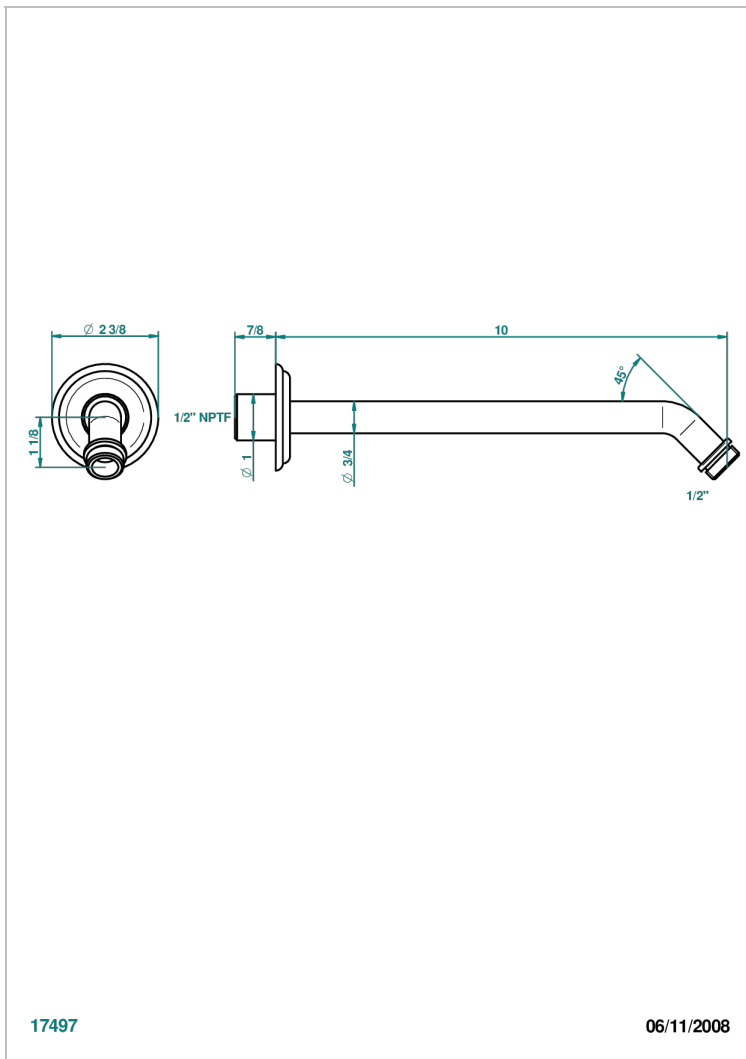

PETALE DE CRISTAL - BLUE CRYSTAL

U6B-84/US

Horizontal shower arm, 45°, lg: 10"

THG[®]
PARIS

CHARACTERISTIC

- Pétale de Cristal - blue crystal
- Horizontal shower arm, 45°, lg: 10"

AVAILABLE FINITIONS

Blush PVD - H62
Brass color PVD - H49
Brown bronze color PVD - F33
Chrome polished - A02
Chrome polished / gold polished - G02
Copper antique matt, coated - H07