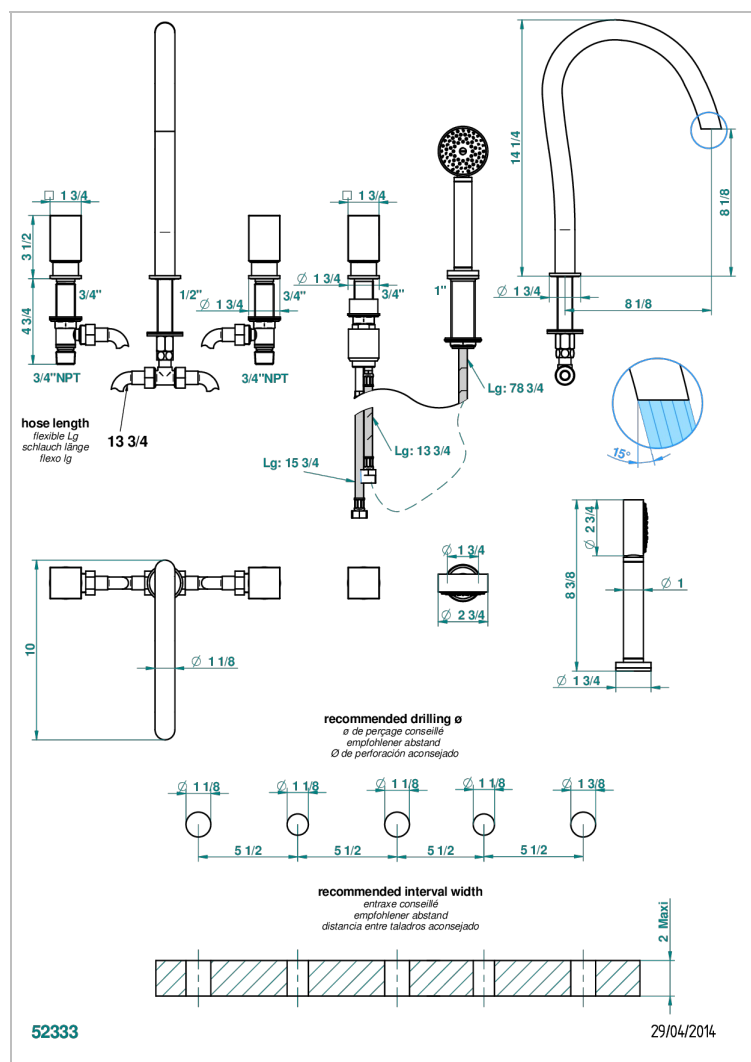

# BEYOND CRYSTAL - CLEAR CRYSTAL

U6F-1132SGUS

Roman tub set with 2 x 3/4" valves and rim mounted ceramic mixer with progressive cartridge and handshower

## CHARACTERISTIC

- Beyond Crystal - clear crystal
- Roman tub set with 2 x 3/4" valves and rim mounted ceramic mixer with progressive cartridge and handshower