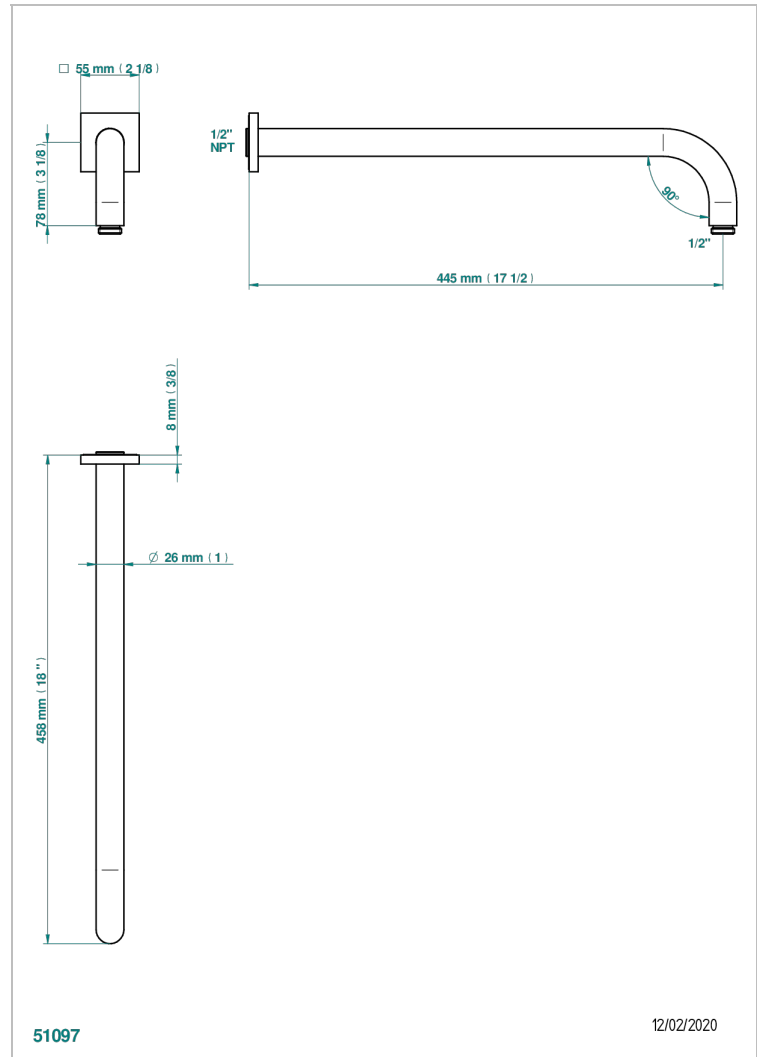

ICON-X

U7G-84L/US

Horizontal shower arm, 90°, lg: 17"

CHARACTERISTIC

- Icon-x
- Horizontal shower arm, 90°, lg: 17"

AVAILABLE FINITIONS

Blush PVD - H62
Brass color PVD - H49
Brown bronze color PVD - F33
Chrome polished - A02
Gold color PVD - H52
Gold mat - F07

Gold polished - F01
Graphite PVD - H64
Matt Umber PVD - H67
Matt blush PVD - H60
Matt brass color PVD - H50
Matt brown bronze color PVD - F34

Matt chrome (American satin) - C02
Matt gold color PVD - H53
Matt graphite PVD - H65
Matt nickel (American satin) - C01
Matt nickel color PVD - H56
Nickel antique / Sovereign - H28

Nickel color PVD - H55
Nickel polished - B01
Soft gold - F30
Soft matt gold - F31
Umber PVD - H66