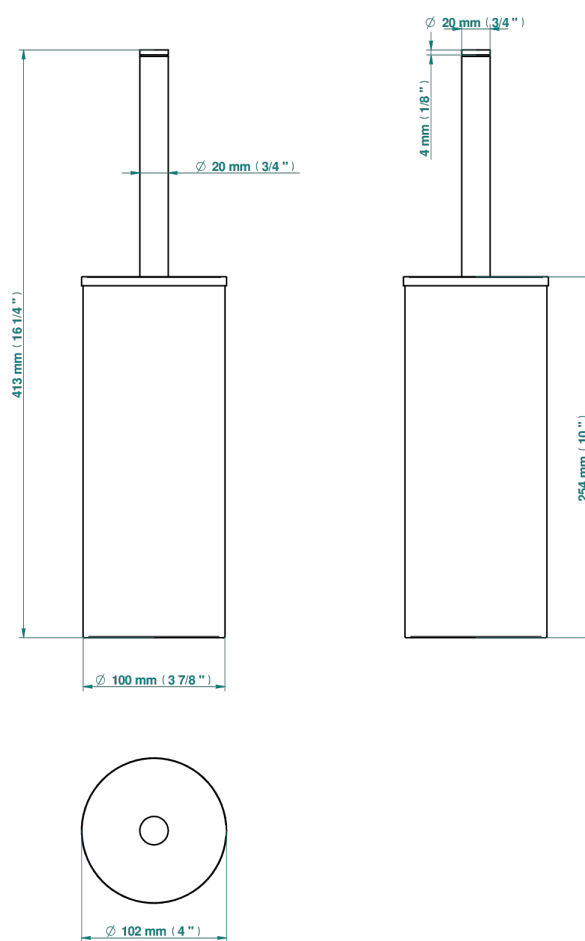

# ICON-X WITH LEVER HANDLES

U7H-4700C

THG  
PARIS

Metal toilet brush holder with brush with cover floor mounted

58032

19/02/2020

## CHARACTERISTIC

- Icon-x with lever handles
- Metal toilet brush holder with brush with cover floor mounted