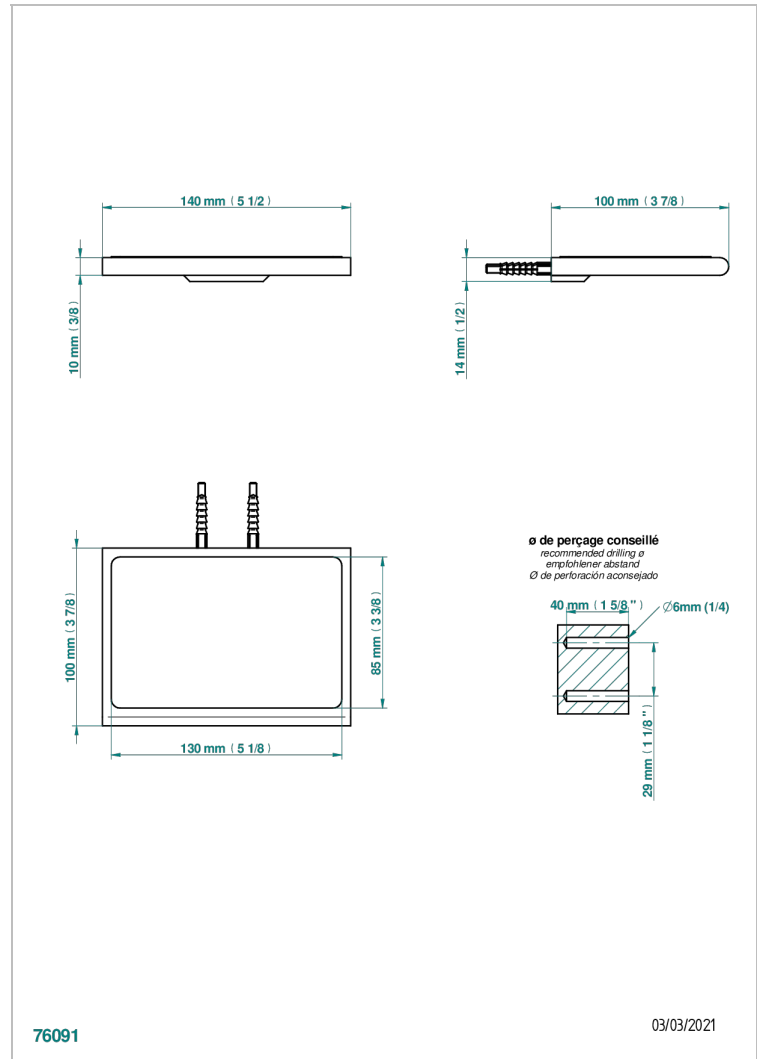

# ICON-X WITH LEVER HANDLES

U7H-564S

Metal shelf with anti-slip pad

THG<sup>®</sup>  
PARIS

76091

03/03/2021

## CHARACTERISTIC

- Icon-x with lever handles
- Metal shelf with anti-slip pad