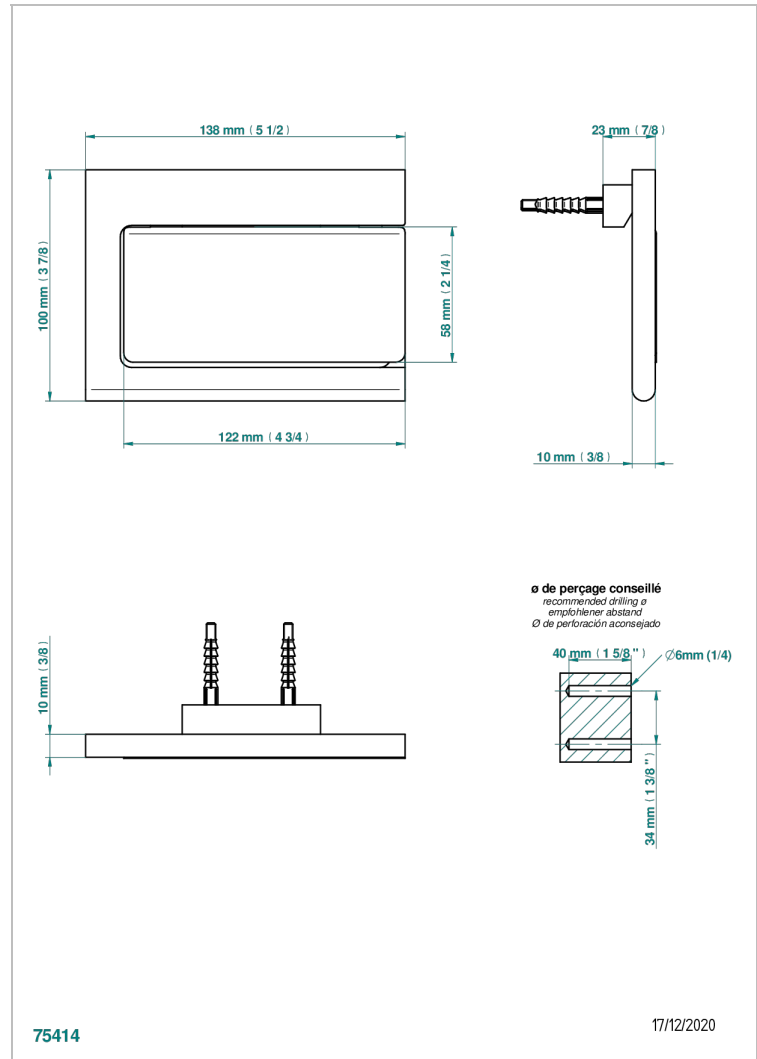

ICON-X METAL INLAY

U7J-538AC

Toilet paper holder, single mount with cover

THG[®]
PARIS

CHARACTERISTIC

- Icon-x metal inlay
- Toilet paper holder, single mount with cover

AVAILABLE FINITIONS

Blush PVD - H62
Brass color PVD - H49
Brown bronze color PVD - F33
Chrome polished - A02
Gold color PVD - H52
Gold mat - F07

Nickel color PVD - H55
Nickel polished - B01
Polished chrome with gold inlay - GA1
Soft gold - F30
Soft matt gold - F31
Umber PVD - H66