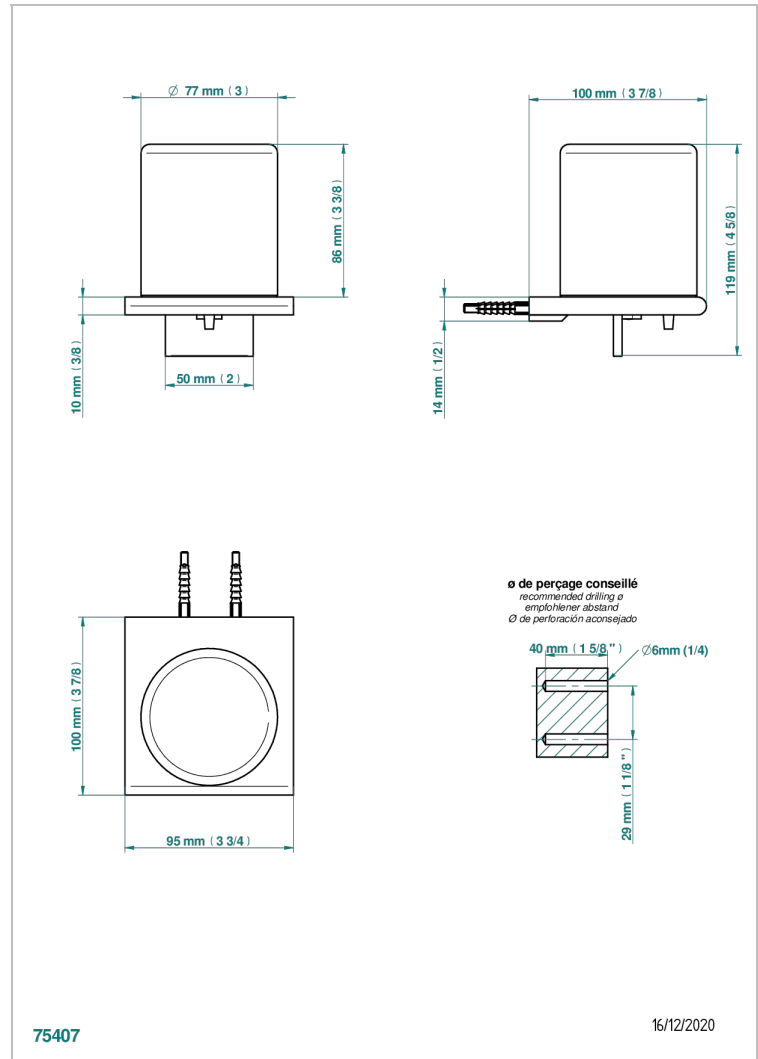

ICON-X METAL INLAY

U7J-613

wall liquid soap dispenser

THG[®]
PARIS

CHARACTERISTIC

- Icon-x metal inlay
- wall liquid soap dispenser

AVAILABLE FINITIONS

Blush PVD - H62
Brass color PVD - H49
Brown bronze color PVD - F33
Chrome polished - A02
Gold color PVD - H52
Gold mat - F07

Nickel color PVD - H55
Nickel polished - B01
Polished chrome with gold inlay - GA1
Soft gold - F30
Soft matt gold - F31
Umber PVD - H66