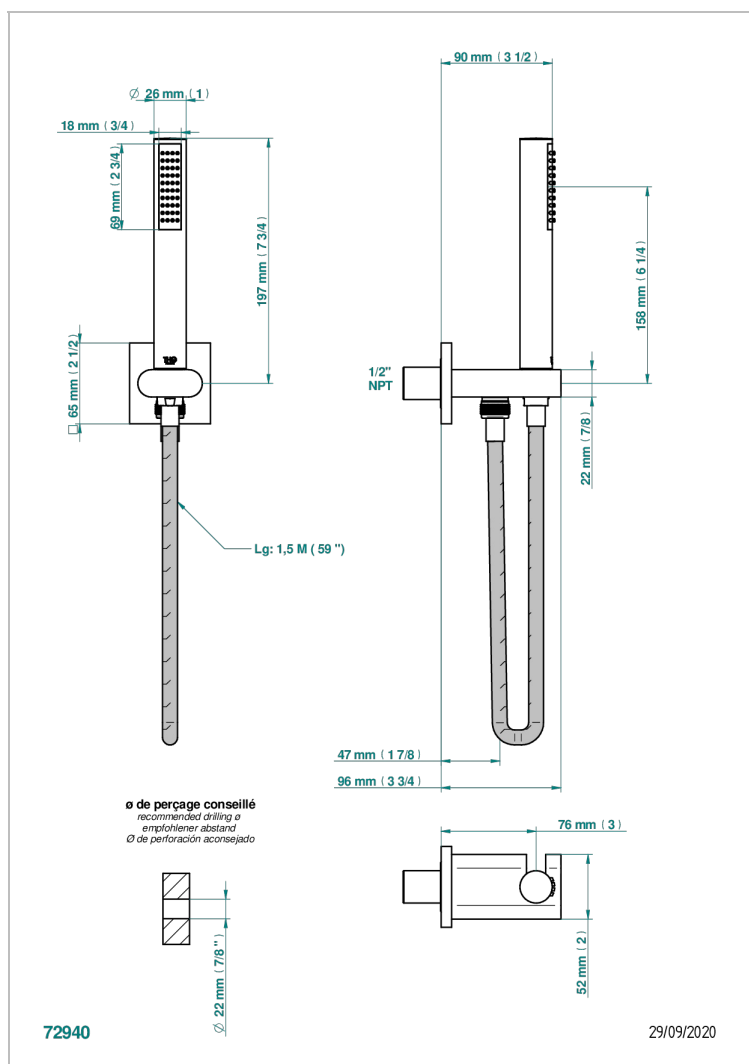

ICON-X METAL INLAY WITH LEVER HANDLES

U7K-54/US

THG
PARIS

Wall mounted handshower with integrated fixed hook

CHARACTERISTIC

- Icon-x metal inlay with lever handles
- Wall mounted handshower with integrated fixed hook

Matt chrome (American satin) - C02
Matt gold color PVD - H53
Matt graphite PVD - H65
Matt nickel (American satin) - C01
Matt nickel color PVD - H56
Nickel antique / Sovereign - H28

Nickel color PVD - H55
Nickel polished - B01
Polished chrome with gold inlay - GA1
Soft gold - F30
Soft matt gold - F31
Umber PVD - H66