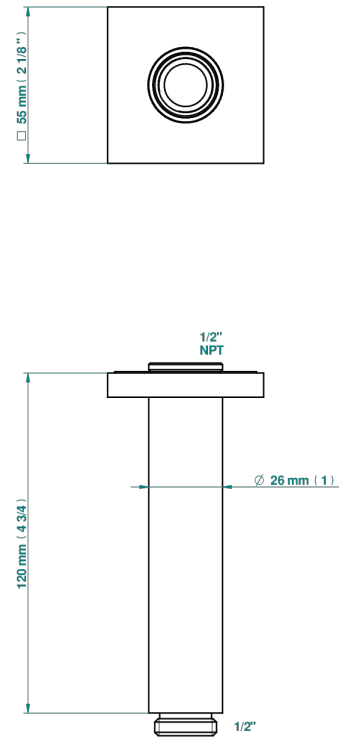

ICON-X TITANIUM

U7L-82V/US

Vertical shower arm ceiling mounted 1/2" connection

17748

12/02/2020

CHARACTERISTIC

- Icon-x titanium
- Vertical shower arm ceiling mounted 1/2" connection

AVAILABLE FINITIONS