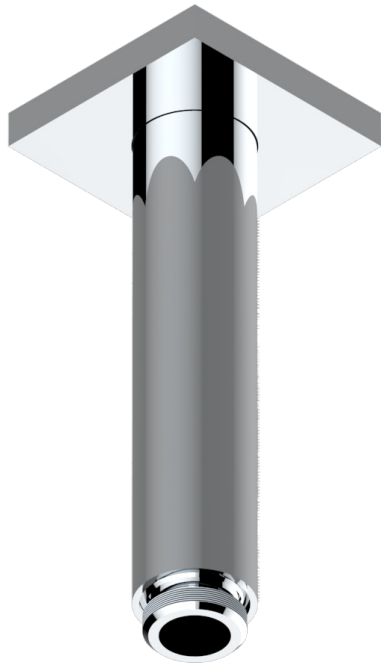

ICON-X TITANIUM

U7L-82V/US

Vertical shower arm ceiling mounted 1/2" connection

17748

12/02/2020

CHARACTERISTIC

- Icon-x titanium
- Vertical shower arm ceiling mounted 1/2" connection

AVAILABLE FINITIONS

Blush PVD - H62
Brass color PVD - H49
Brown bronze color PVD - F33
Chrome polished - A02
Gold color PVD - H52
Gold mat - F07

Gold polished - F01
Graphite PVD - H64
Matt Umber PVD - H67
Matt blush PVD - H60
Matt brass color PVD - H50
Matt brown bronze color PVD - F34

Matt chrome (American satin) - C02
Matt gold color PVD - H53
Matt graphite PVD - H65
Matt nickel (American satin) - C01
Matt nickel color PVD - H56
Nickel antique / Sovereign - H28

Nickel color PVD - H55
Nickel polished - B01
Soft gold - F30
Soft matt gold - F31
Umber PVD - H66