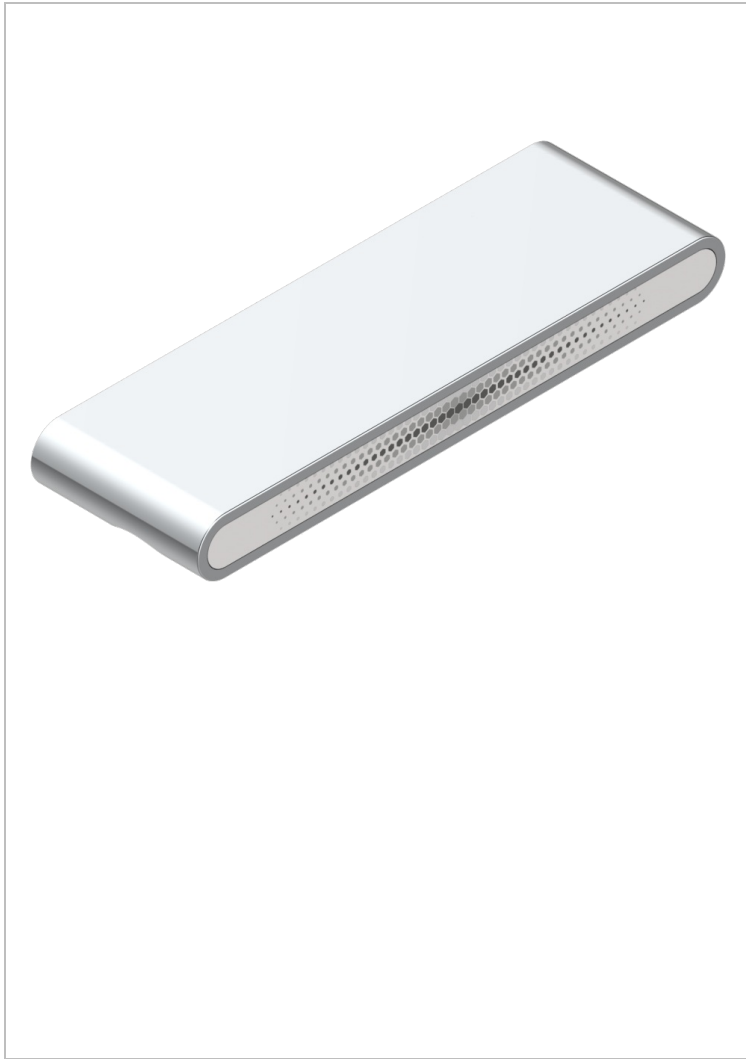

ICON-X TITANIUM WITH LEVER HANDLES

U7M-26BP

Medium size knob

THG[®]
PARIS

CHARACTERISTIC

- Icon-x titanium with lever handles
- Medium size knob

AVAILABLE FINITIONS

Blush PVD - H62
Brass color PVD - H49
Brown bronze color PVD - F33
Chrome polished - A02
Gold color PVD - H52
Gold mat - F07

Gold polished - F01
Graphite PVD - H64
Matt Umber PVD - H67
Matt blush PVD - H60
Matt brass color PVD - H50
Matt brown bronze color PVD - F34

Matt chrome (American satin) - C02
Matt gold color PVD - H53
Matt graphite PVD - H65
Matt nickel (American satin) - C01
Matt nickel color PVD - H56
Nickel antique / Sovereign - H28

Nickel color PVD - H55
Nickel polished - B01
Soft gold - F30
Soft matt gold - F31
Umber PVD - H66