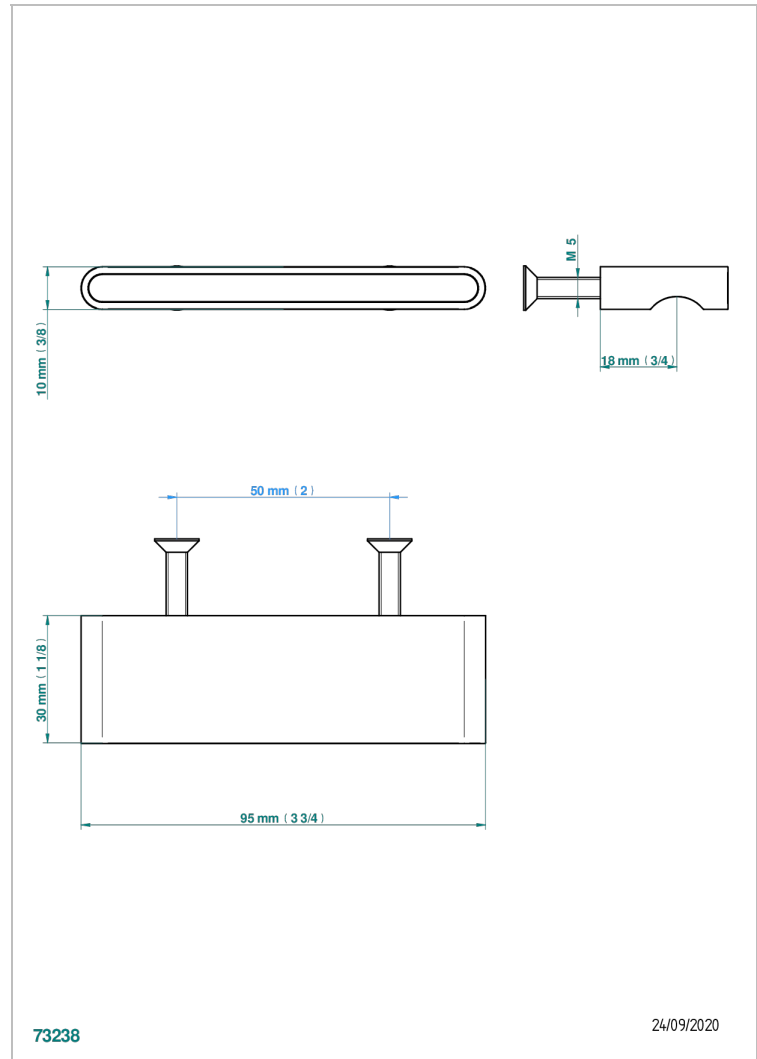

ICON-X TITANIUM WITH LEVER HANDLES

U7M-26BP

Medium size knob

THG[®]
PARIS

CHARACTERISTIC

- Icon-x titanium with lever handles
- Medium size knob

AVAILABLE FINITIONS

Blush PVD - H62
Brass color PVD - H49
Brown bronze color PVD - F33
Chrome polished - A02
Gold color PVD - H52
Gold mat - F07