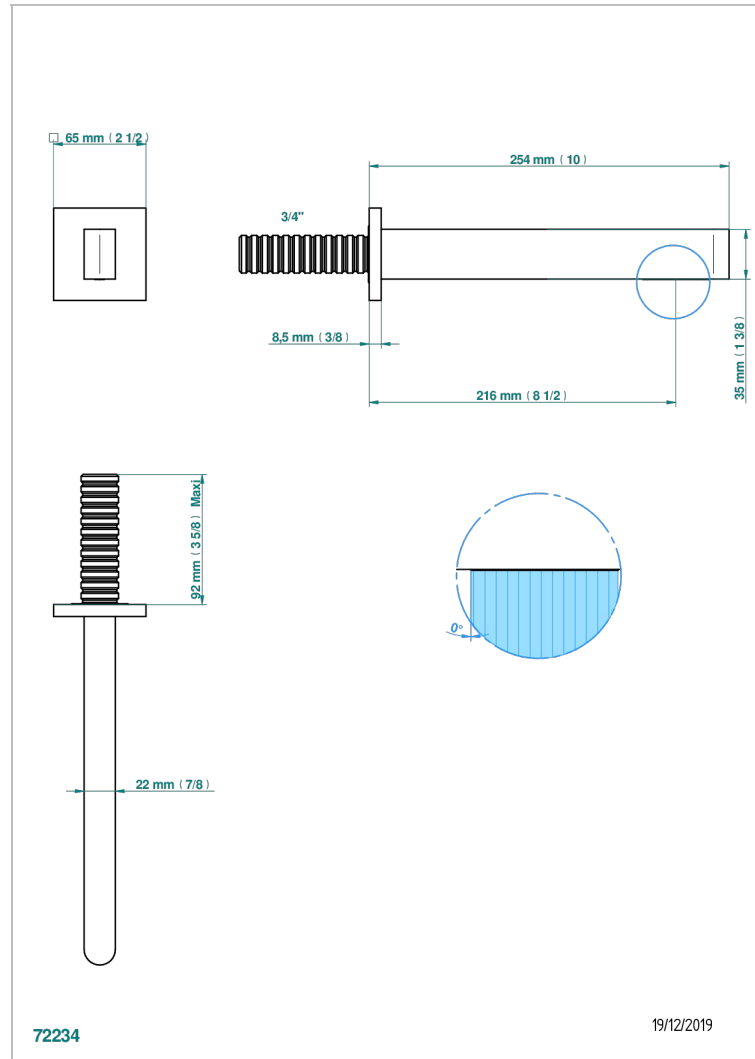

ICON-X TITANIUM WITH LEVER HANDLES

U7M-42SGB

Bath spout, wall mounted

THG[®]
PARIS

CHARACTERISTIC

- Icon-x titanium with lever handles
- Bath spout, wall mounted

AVAILABLE FINITIONS

Blush PVD - H62
Brass color PVD - H49
Brown bronze color PVD - F33
Chrome polished - A02
Gold color PVD - H52
Gold mat - F07

Nickel color PVD - H55
Nickel polished - B01
Soft gold - F30
Soft matt gold - F31
Umber PVD - H66