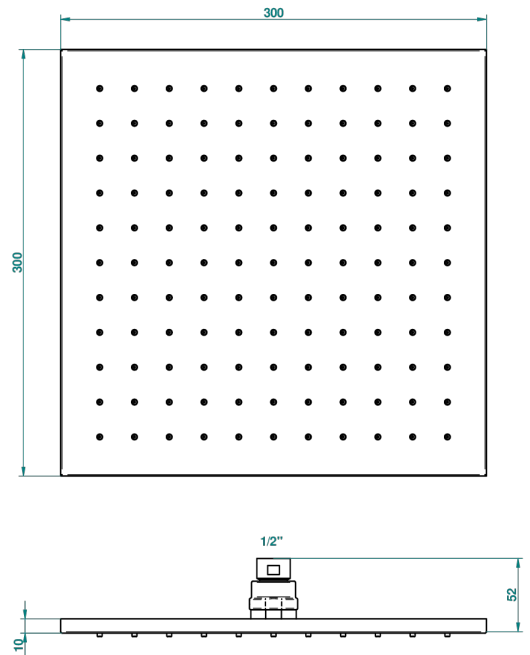

# ICON-X CARBON GOLD

U7S-280C

Shower head 12" x 12", Easyclean system

THG<sup>®</sup>  
PARIS

43687

03/10/2011

## CHARACTERISTIC

- Showerhead equipped with a flow limiter
- Mounted on a ball joint
- Showerhead with silicone nozzles to facilitate the removal of limescale
- Installation of a water softener is strongly recommended