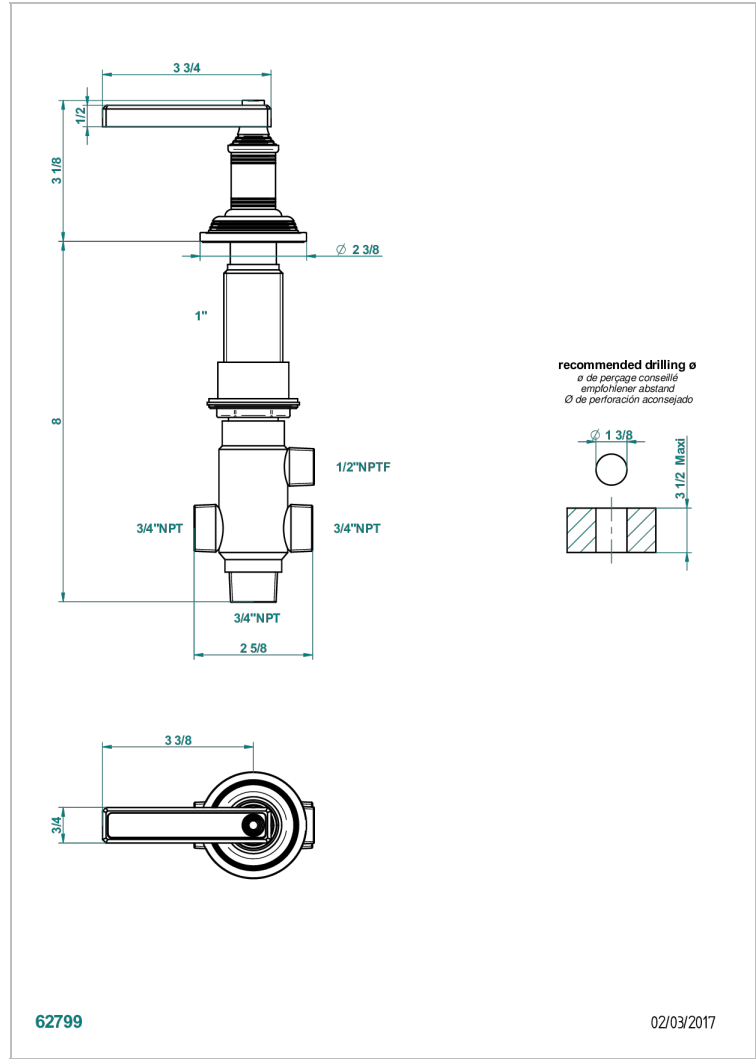

WEST COAST WITH METAL LEVER HANDLES

U9B-504VGUS

2-function deck diverter with trim

CHARACTERISTIC

- West Coast with metal lever handles
- 2-function deck diverter with trim

AVAILABLE FINITIONS

Blush PVD - H62
 Brass color PVD - H49
 Brown bronze color PVD - F33
 Chrome polished - A02
 Copper antique matt, coated - H07
 Gold color PVD - H52

Matt nickel color PVD - H56
 Nickel antique / Sovereign - H28
 Nickel color PVD - H55
 Nickel polished - B01
 Polished chrome with gold inlay - GA1
 Silver polished, antique - H03

Soft gold - F30
 Soft matt gold - F31
 Umber PVD - H66