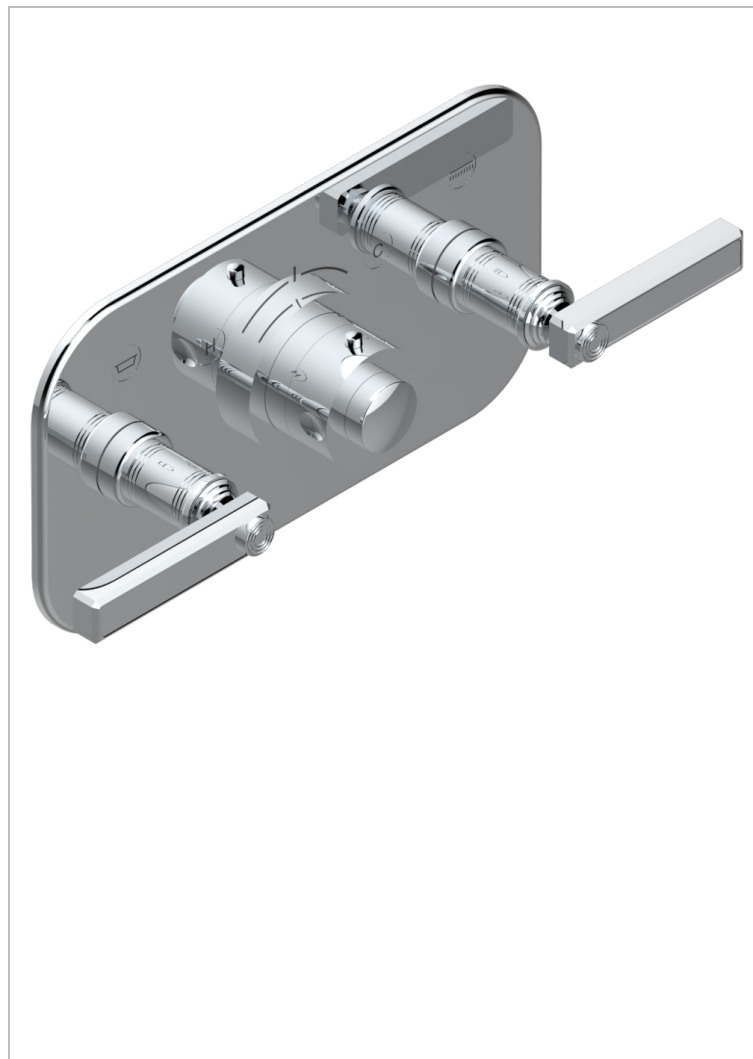

# WEST COAST WITH METAL LEVER HANDLES

U9B-5401BEH

Trim for thermostatic mixer with 2 valves item to be installed horizontal . to adapt on 5 401AHC or 5 401AHM

## CHARACTERISTIC

- West Coast with metal lever handles
- Trim for thermostatic mixer with 2 valves item to be installed horizontal . to adapt on 5 401AHC or 5 401AHM

## RELATED SKU'S

- Ref. G00-5401AHC 3/4" THG thermostat, 60 l/mn with two valves with wax cartridge delivered with a built-in box, without trim - to be installed horizontal ( for installation with cross handle)
- Ref. G00-5401AHM 3/4" THG thermostat, 60 l/mn with two valves with wax cartridge delivered with a built-in box, without trim - to be installed horizontal ( for installation with lever handle)