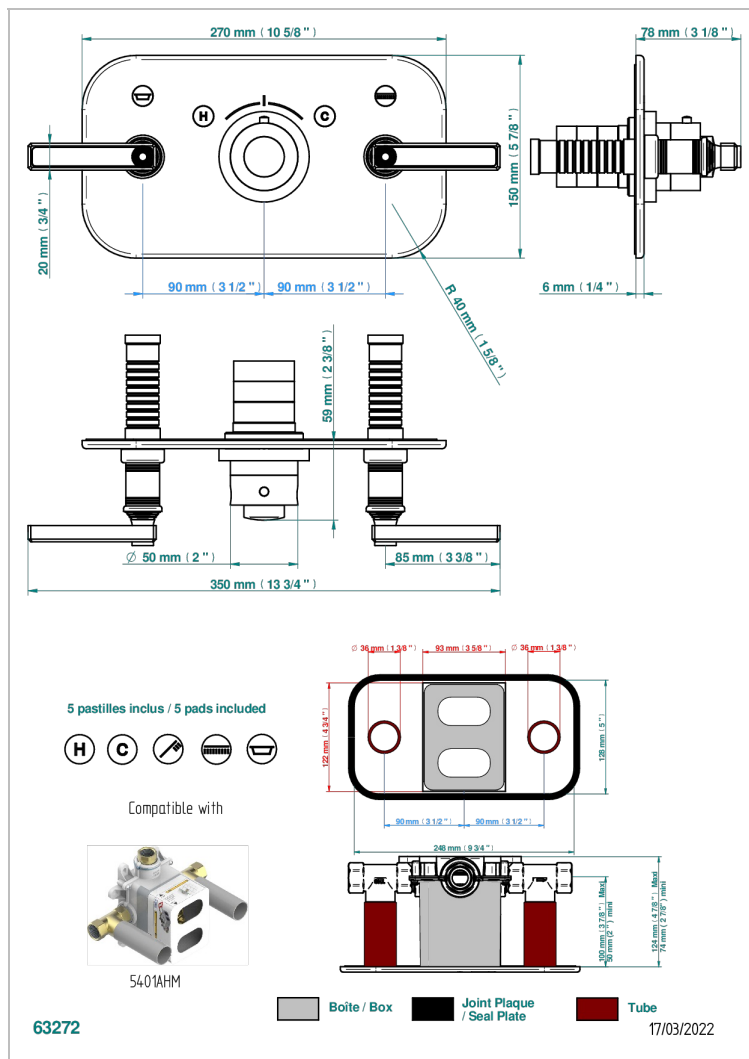

# WEST COAST WITH METAL LEVER HANDLES

U9B-5401BEH

Trim for thermostatic mixer with 2 valves item to be installed horizontal . to adapt on 5 401AHC or 5 401AHM

## CHARACTERISTIC

- West Coast with metal lever handles
- Trim for thermostatic mixer with 2 valves item to be installed horizontal . to adapt on 5 401AHC or 5 401AHM

## RELATED SKU'S

- Ref. G00-5401AHC 3/4" THG thermostat, 60 l/mn with two valves with wax cartridge delivered with a built-in box, without trim - to be installed horizontal ( for installation with cross handle)
- Ref. G00-5401AHM 3/4" THG thermostat, 60 l/mn with two valves with wax cartridge delivered with a built-in box, without trim - to be installed horizontal ( for installation with lever handle)