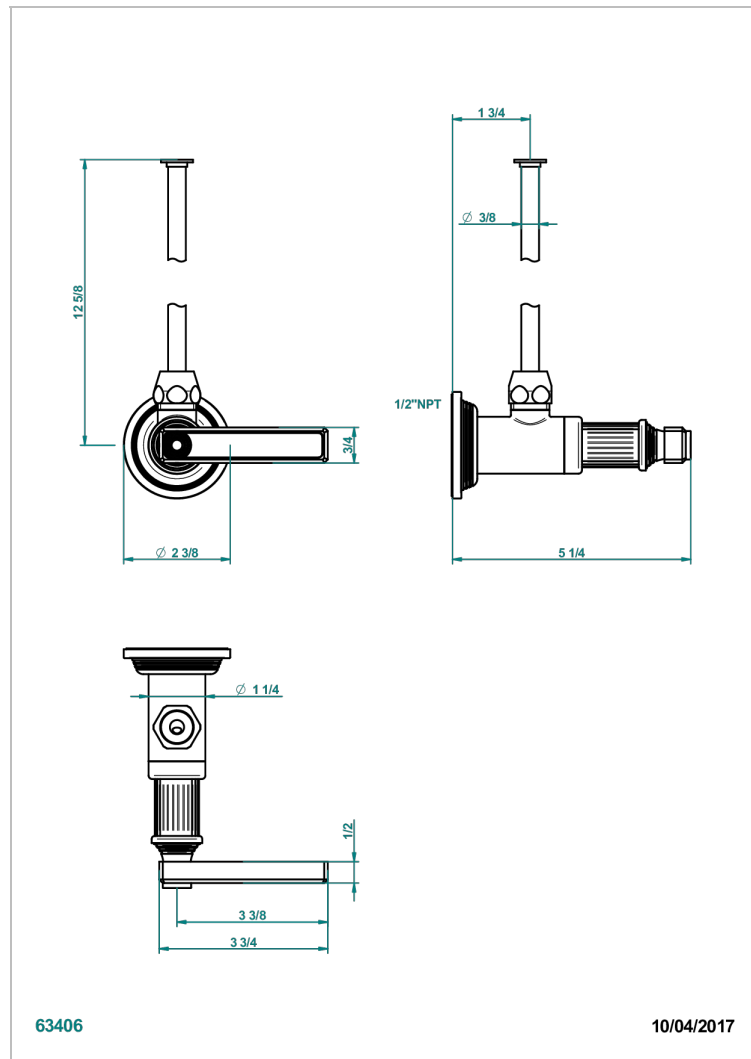

GRAND CENTRAL WITH METAL LEVER HANDLES

U9L-181/SWC

Angle supply valve with 3/8" adaptor set for toilet

63406

10/04/2017

CHARACTERISTIC

- Grand central with metal lever handles
- Angle supply valve with 3/8" adaptor set for toilet