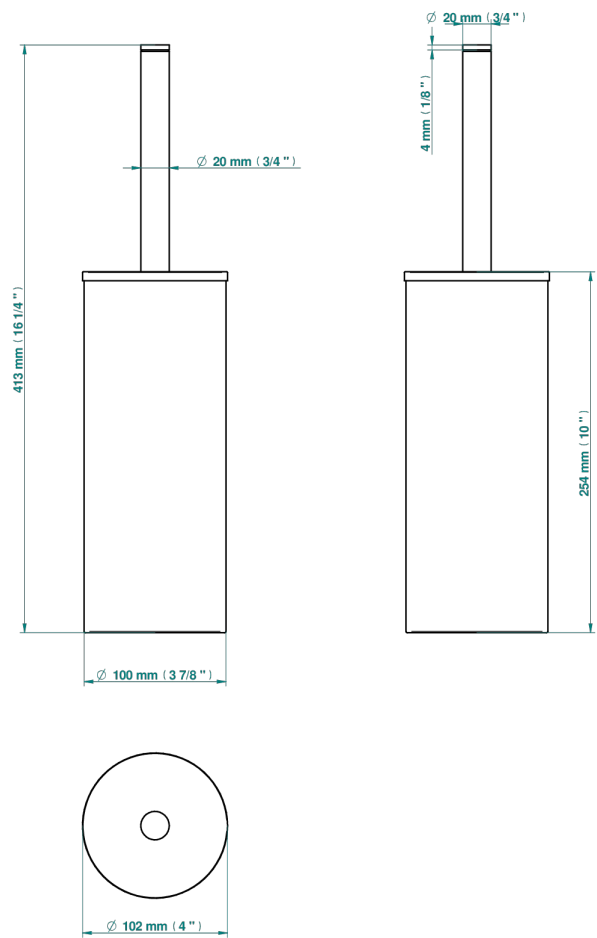

GRAND CENTRAL WITH METAL LEVER HANDLES

U9L-4700C

THG[®]
PARIS

Metal toilet brush holder with brush with cover floor mounted

58032

19/02/2020

CHARACTERISTIC

- Grand central with metal lever handles
- Metal toilet brush holder with brush with cover floor mounted