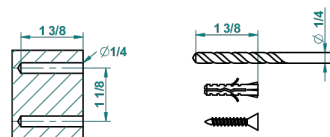

GRAND CENTRAL WITH METAL LEVER HANDLES

U9L-4720C

Metal toilet brush holder with brush with cover wall mounted

61314

06/12/2016

CHARACTERISTIC

- Grand central with metal lever handles
- Metal toilet brush holder with brush with cover wall mounted

AVAILABLE FINITIONS

Blush PVD - H62
Brass color PVD - H49
Brown bronze color PVD - F33
Chrome polished - A02
Copper antique matt, coated - H07
Gold color PVD - H52

Gold mat - F07
Gold polished - F01
Graphite PVD - H64
Light coated bronze - D01
Matt Umber PVD - H67
Matt blush PVD - H60

Matt brass color PVD - H50
Matt brown bronze color PVD - F34
Matt chrome (American satin) - C02
Matt gold color PVD - H53
Matt graphite PVD - H65
Matt nickel (American satin) - C01

Matt nickel color PVD - H56
Nickel antique / Sovereign - H28
Nickel color PVD - H55
Nickel polished - B01
Polished chrome with gold inlay - GA1
Silver polished, antique - H03

Soft gold - F30
Soft matt gold - F31
Umber PVD - H66