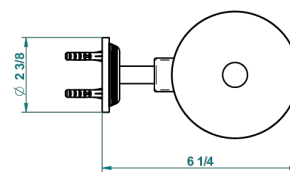

GRAND CENTRAL WITH METAL LEVER HANDLES

U9L-4720C

Metal toilet brush holder with brush with cover wall mounted

61314

06/12/2016

CHARACTERISTIC

- Grand central with metal lever handles
- Metal toilet brush holder with brush with cover wall mounted

AVAILABLE FINITIONS

Blush PVD - H62
Brass color PVD - H49
Brown bronze color PVD - F33
Chrome polished - A02
Copper antique matt, coated - H07
Gold color PVD - H52

Gold mat - F07
Gold polished - F01
Graphite PVD - H64
Light coated bronze - D01
Matt Umber PVD - H67
Matt blush PVD - H60

Matt brass color PVD - H50
Matt brown bronze color PVD - F34
Matt chrome (American satin) - C02
Matt gold color PVD - H53
Matt graphite PVD - H65
Matt nickel (American satin) - C01

Matt nickel color PVD - H56
Nickel antique / Sovereign - H28
Nickel color PVD - H55
Nickel polished - B01
Polished chrome with gold inlay - GA1
Silver polished, antique - H03

Soft gold - F30
Soft matt gold - F31
Umber PVD - H66