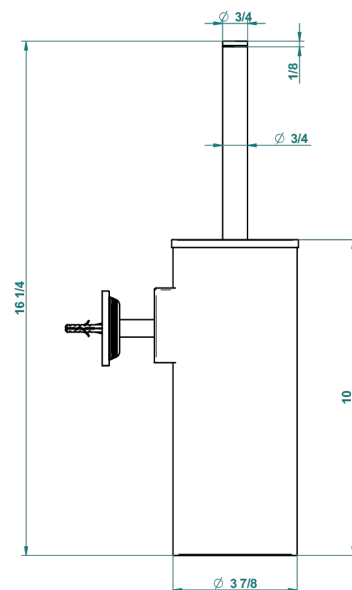

GRAND CENTRAL WITH METAL LEVER HANDLES

U9L-4720C

Metal toilet brush holder with brush with cover wall mounted

61314

06/12/2016

CHARACTERISTIC

- Grand central with metal lever handles
- Metal toilet brush holder with brush with cover wall mounted

AVAILABLE FINITIONS

Blush PVD - H62
Brass color PVD - H49
Brown bronze color PVD - F33
Chrome polished - A02
Copper antique matt, coated - H07
Gold color PVD - H52

Gold mat - F07
Gold polished - F01
Graphite PVD - H64
Light coated bronze - D01
Matt Umber PVD - H67
Matt blush PVD - H60

Matt brass color PVD - H50
Matt brown bronze color PVD - F34
Matt chrome (American satin) - C02
Matt gold color PVD - H53
Matt graphite PVD - H65
Matt nickel (American satin) - C01

Matt nickel color PVD - H56
Nickel antique / Sovereign - H28
Nickel color PVD - H55
Nickel polished - B01
Polished chrome with gold inlay - GA1
Silver polished, antique - H03

Soft gold - F30
Soft matt gold - F31
Umber PVD - H66