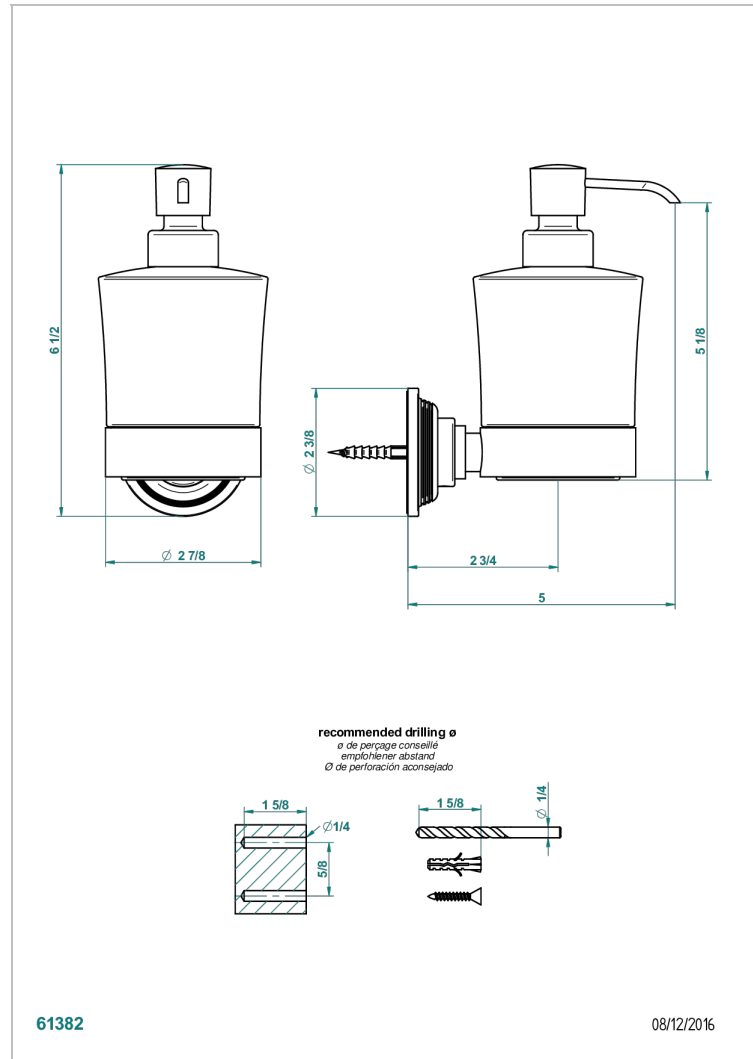

GRAND CENTRAL WITH METAL LEVER HANDLES

U9L-613

wall liquid soap dispenser

THG[®]
PARIS

CHARACTERISTIC

- Grand central with metal lever handles
- wall liquid soap dispenser

AVAILABLE FINITIONS

Blush PVD - H62
Brass color PVD - H49
Brown bronze color PVD - F33
Chrome polished - A02
Copper antique matt, coated - H07
Gold color PVD - H52