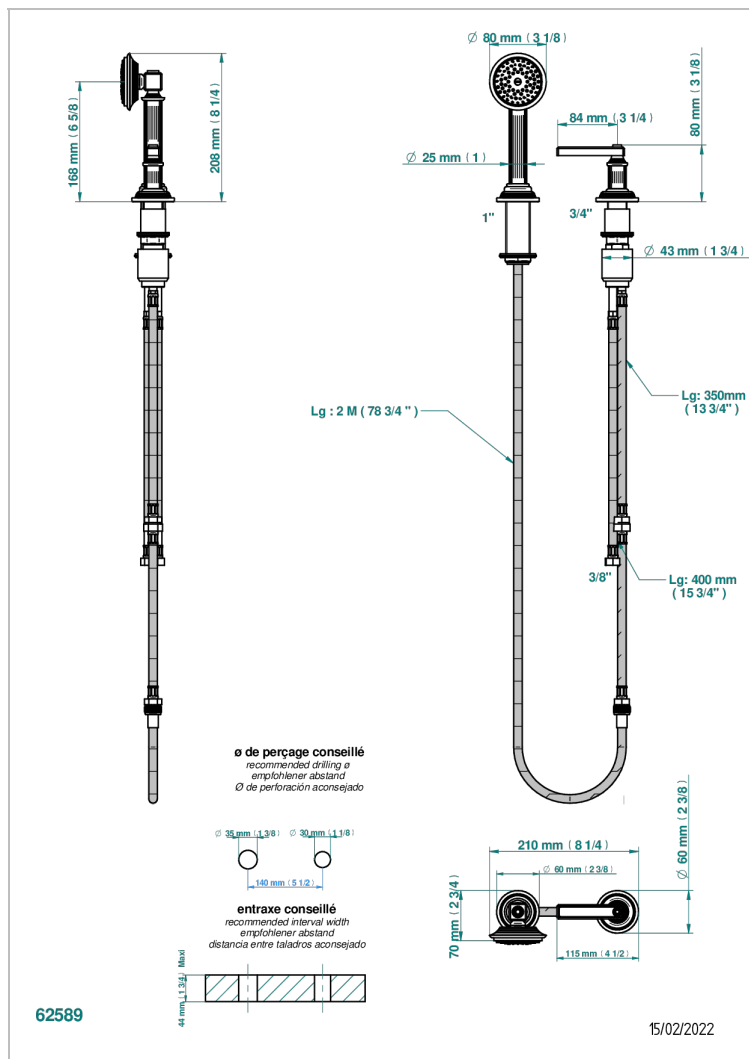

GRAND CENTRAL WITH METAL LEVER HANDLES

U9L-6532/60A

Deck mounted mixer with handshower, progressive cartridge

CHARACTERISTIC

- ACS : 22ACCLY009

STANDARDS

AVAILABLE FINITIONS

Blush PVD - H62
Brass color PVD - H49
Brown bronze color PVD - F33
Chrome polished - A02
Copper antique matt, coated - H07
Gold color PVD - H52

Gold mat - F07
Gold polished - F01
Graphite PVD - H64
Light coated bronze - D01
Matt Umber PVD - H67
Matt blush PVD - H60

Matt brass color PVD - H50
Matt brown bronze color PVD - F34
Matt chrome (American satin) - C02
Matt gold color PVD - H53
Matt graphite PVD - H65
Matt nickel (American satin) - C01

Matt nickel color PVD - H56
Nickel antique / Sovereign - H28
Nickel color PVD - H55
Nickel polished - B01
Polished chrome with gold inlay - GA1
Silver polished, antique - H03

Soft gold - F30
Soft matt gold - F31
Umber PVD - H66