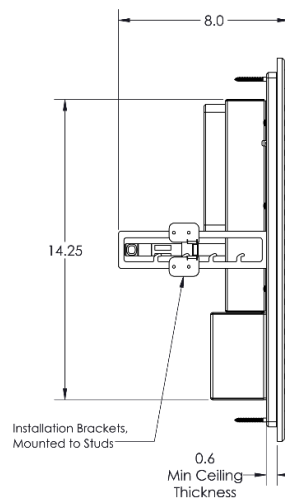

Installation Notes:

Overall size is 18.0" SQ X 8.0" tall and requires approx. 16.7" X 16.7" cutout in the shower ceiling. The unit is self-contained as one piece and extends into the ceiling space 8.0" plus plumbing connection clearance. Use a 3/8" compression fitting and a flexible potable waterline to connect to the Rainhead. Use only potable water and approved plumbing fittings for any shower connection. Refer to ThermaSol Installation Instructions for a full-sized template and detailed installation and operation instructions.

For any further assistance please contact ThermaSol at 800.776.0711 or sales@thermasol.com

Visit www.thermasol.com for a complete product definition

Shipping Information:

Weight..... 37 lbs.
 Length.....20 in.
 Width.....20 in.
 Height.....10 in.

SPECIFICATIONS – SteamVection Steam Head

Construction..... Brass
Aromatherapy..... Integral Reservoir

Installation Notes:

The steam head should be installed 24 inches from the floor, and 6 inches from any corner, inside the shower only, and as far away from the controller and shower fixtures as possible.

Product Specification:

The steam head shall be approximately 1.75" x 1.75" in the square version, and a 1.75" Dia. For the round version. The steam head is made from brass alloy and includes an aromatherapy well.