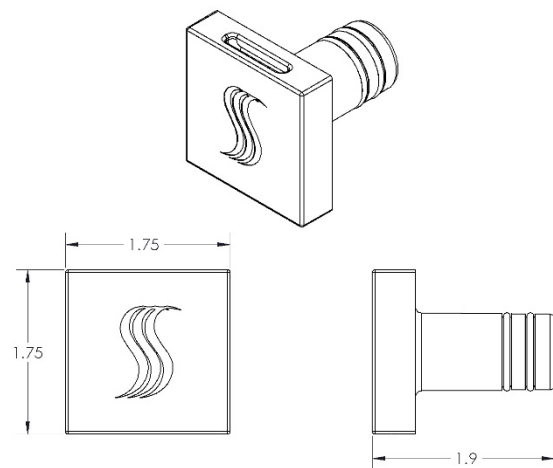

SPECIFICATIONS – SteamVection Steam Head

Construction..... Brass
Aromatherapy..... Integral Reservoir

Installation Notes:

The steam head should be installed 24 inches from the floor, and 6 inches from any corner, inside the shower only, and as far away from the controller and shower fixtures as possible.

Product Specification:

The steam head shall be approximately 1.75" x 1.75" in the square version, and a 1.75" Dia. For the round version. The steam head is made from brass alloy and includes an aromatherapy well.

Finish Chart:

Select desired finish and replace XX with code. No-Touch Aromatherapy steam head and control finishes.

PC = Polished Chrome	PN = Polished Nickel
SC = Satin Chrome	SN = Satin Nickel
PB = Polished Brass	BN = Black Nickel
SB = Satin Brass	AN = Antique Nickel
AB = Antique Brass	PG = Polished Gold
COP = Polished Copper	ORB = Oil Rubbed Bronze
ACOP = Antique Copper	WHT = White
MB = Matte Black	

Shipping Information:

Weight..... 1 lbs.
Length.....9.5 in.
Width.....3.5 in.
Height.....2.5 in.

For any further assistance please contact
ThermaSol at 800.776.0711 or
sales@thermasol.com

Round Style

Square Style