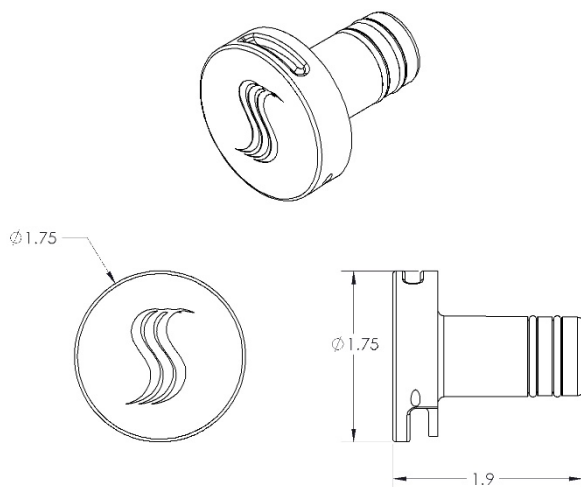

SPECIFICATIONS – SteamVection Steam Head

Construction..... Brass
Aromatherapy..... Integral Reservoir

Installation Notes:

The steam head should be installed 24 inches from the floor, and 6 inches from any corner, inside the shower only, and as far away from the controller and shower fixtures as possible.

Product Specification:

The steam head shall be approximately 1.75" x 1.75" in the square version, and a 1.75" Dia. For the round version. The steam head is made from brass alloy and includes an aromatherapy well.

Finish Chart:

Select desired finish and replace XX with code. No-Touch Aromatherapy steam head and control finishes.

PC = Polished Chrome	PN = Polished Nickel
SC = Satin Chrome	SN = Satin Nickel
PB = Polished Brass	BN = Black Nickel
SB = Satin Brass	AN = Antique Nickel
AB = Antique Brass	PG = Polished Gold
COP = Polished Copper	ORB = Oil Rubbed Bronze
ACOP = Antique Copper	WHT = White
MB = Matte Black	

Shipping Information:

Weight..... 1 lbs.
Length.....9.5 in.
Width.....3.5 in.
Height.....2.5 in.

For any further assistance please contact
ThermaSol at 800.776.0711 or
sales@thermasol.com

Round Style

Square Style