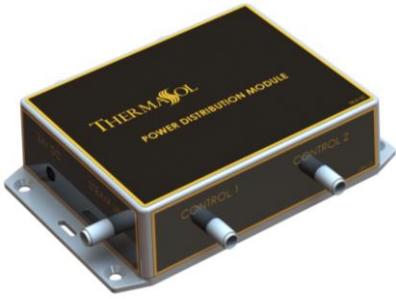

Signatouch Series features:

- Can be mounted vertically or horizontally
- 2 user settings
- 15 finishes

<p>Installation Notes: The control should be installed 60” inches from the floor of the shower, inside the shower only, and away from the steam head.</p>	<p>Finish Chart: Select desired finish and replace XXX with code.</p>	
	<p>PC = Polished Chrome SC = Satin Chrome PB = Polished Brass SB = Satin Brass AB = Antique Brass COP = Polished Copper ACOP = Antique Copper</p>	<p>PN = Polished Nickel SN = Satin Nickel BN = Black Nickel MB = Matte Black AN = Antique Nickel PG = Polished Gold ORB = Oil Rubbed Bronze WHT = White</p>

Product Specification:
 The user interface control shall be 5.8"x4.0"x.7" in dimension. The Control shall be made from 360 brass and includes the ability to operate and control: Smart Steam, Fast Start, Auto PowerFlush, Hydrovive, Light and Sound System. By using a networked digital technology.

SPECIFICATIONS – POWER DISTRIBUTION MODULE

Construction..... ABS Plastic
 Power Supply UL Listed Class 2 & II, (03-7142)
 Internal Operating Voltage.....24V DC, 60 Watt

Basic Functions:

- Distributes DC Power and Digital signals to system modules:
- Serenity Light, Sound and Rainhead
- ThermaTouch or Signature Series Controls
- Solitude Wireless Module - SWM-2 (signal only)
- Steam Generator (signal only)

Installation Notes:

Overall size is approximately 5-3/4" long by 3-3/4" wide and 1-1/2" high. (Without connections) Allow space; 3" Min. for connections. Unit consists of a low voltage (24VDC) circuit board inside a box that can be placed up to 25 feet from the Light and Sound fixture or up to 50 feet from the Steam Generator. A separate universal voltage Power Adapter is provided (03-7142), it requires a standard 110V AC two prong wall outlet.