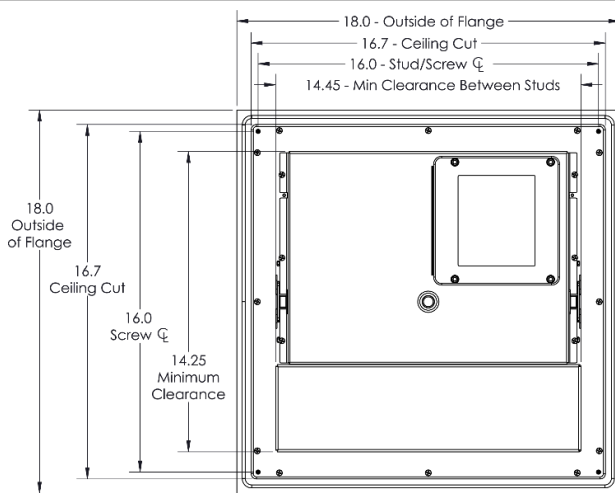

Product Specification:

A self-contained, Light and Sound Rainhead module that creates high-intensity chromatherapy lights and sounds. Rainhead is rated at 1.8 GPM Max. at 80 PSI and requires a separate diverter port with shut off valve. Powered by: provided 24V DC, 30 Watts power supply.