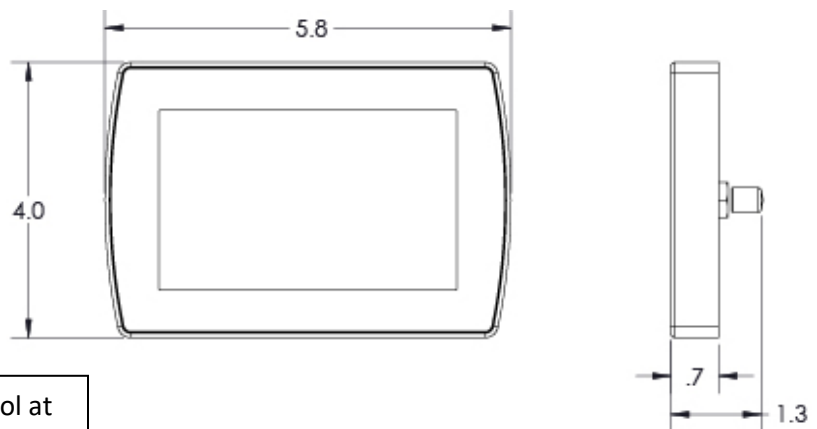

Signatouch Series features:

- Can be mounted vertically or horizontally
- 2 user settings
- 15 finishes

<p>Installation Notes: The control should be installed 60” inches from the floor of the shower, inside the shower only, and away from the steam head.</p>	<p>Finish Chart: Select desired finish and replace XXX with code.</p>	
	<p>PC = Polished Chrome SC = Satin Chrome PB = Polished Brass SB = Satin Brass AB = Antique Brass COP = Polished Copper ACOP = Antique Copper</p>	<p>PN = Polished Nickel SN = Satin Nickel BN = Black Nickel MB = Matte Black AN = Antique Nickel PG = Polished Gold ORB = Oil Rubbed Bronze WHT = White</p>

Product Specification:
 The user interface control shall be 5.8"x4.0"x.7" in dimension. The Control shall be made from 360 brass and includes the ability to operate and control: Smart Steam, Fast Start, Auto PowerFlush, Hydrovive, Light and Sound System. By using a networked digital technology.

Shipping Information:
 Weight.....1.25 lbs.
 Length.....9.5 in.
 Width.....6.5 in.
 Height.....2.5 in.

For any further assistance please contact ThermaSol at 800.776.0711 or sales@thermasol.com
 Visit www.thermasol.com for a complete product definition

Product Specification:

The steam head shall be approximately 1.75" x 1.75" in the square version, and a 1.75" Dia. For the round version. The steam head is made from brass alloy and includes an aromatherapy well.