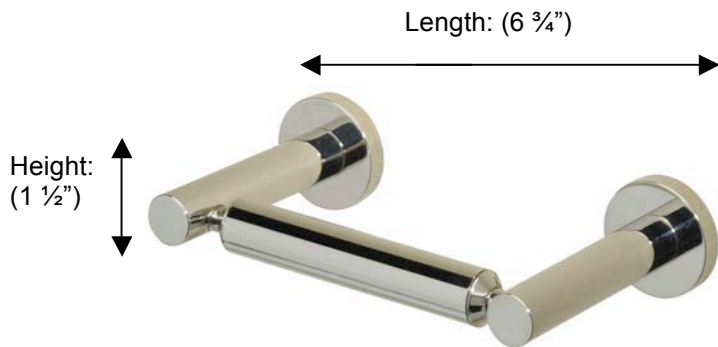

PORTO

67523 Double Post Roll Holder

Height:
(1 1/2")

Length: (6 3/4")

Depth: (3 3/4")

Ø Backplate: (1 1/2")

Center to Center: (5 1/4")

Description:

Double post roll holder

Finishes:

-  CR – Chrome
-  PV – Polished Brass
-  UB – Unlacquered Brass
-  MB – Matte Black
-  NI – Polished Nickel
-  ES – Satin Nickel
-  GD – Gold

Material:

Brass

Method of Fixing:

Direct to wall

Country of Origin:

Portugal

All Dimensions are approximate