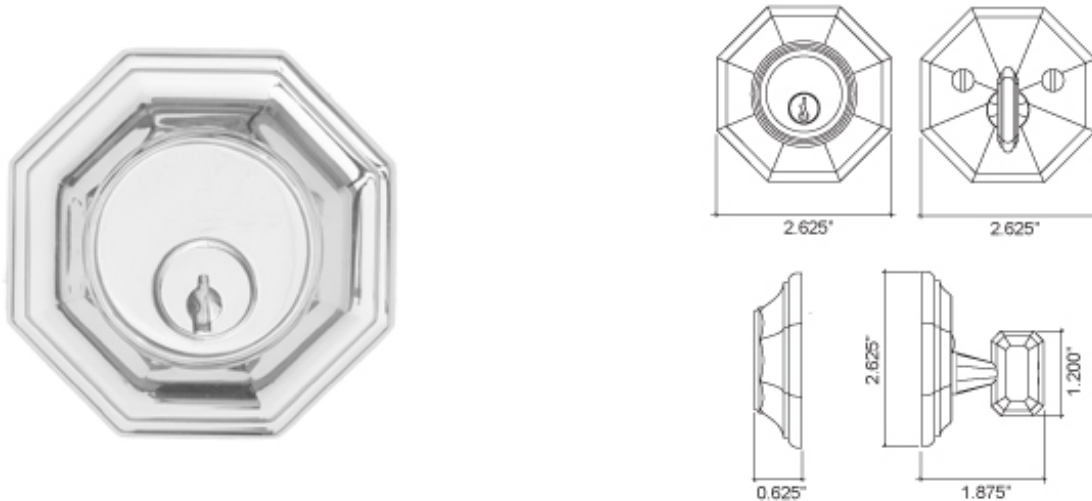

## Moorestown Deadbolt

- Traditional Octagonal Design
- Solid Forged Brass
- Hand Polished
- Nicely Paired with Moorestown Knob or Lever on Rose

### Item Numbers:

- 1885841 - Moorestown Deadbolt 2 3/4" BS SC
- 1885842 - Moorestown Deadbolt 2 3/4" BS DC
- 1885881 - Moorestown Deadbolt 2 3/8" BS SC
- 1885882 - Moorestown Deadbolt 2 3/8" BS DC