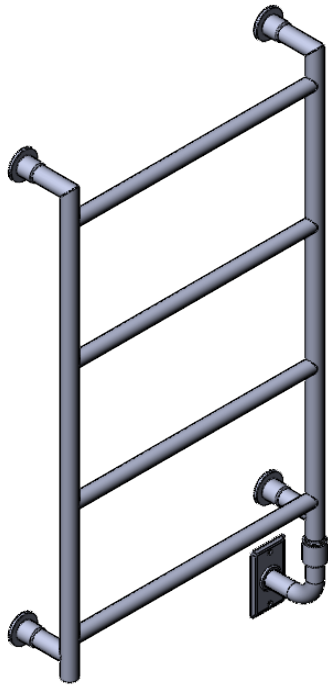

EUC2A-32.0x20.0 Mitred

Height: 32.0
Width: 20.0
Depth: 4.0
Weight HO: kg
EO: kg

Tube ϕ : 1.0 + 0.9
Pipe Centres: 18.0
Elec. element if specified: 100
Output @ 50°C Δ T Watts: N/A
BTUs: N/A

All dimensions in inches

Manufactured from ISO/CEN CuZn36As (BS CZ126) brass tube

Vogue UK Ltd. reserve the right to alter specifications without prior notice.
ALL MEASUREMENTS ARE NOMINAL DIMENSIONS ONLY, AND ARE NOT BINDING.