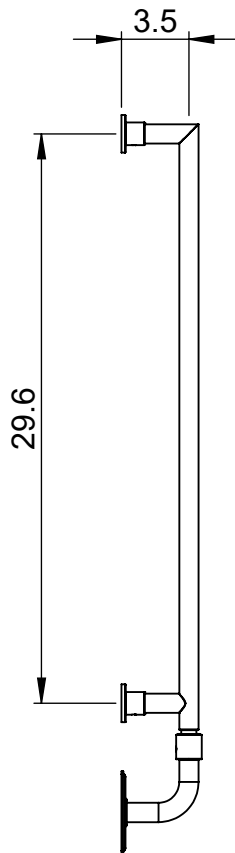

EUC2A-32.0x20.0 Mitred

Height: 32.0
Width: 20.0
Depth: 4.0
Weight HO: kg
EO: kg

Tube ϕ : 1.0 + 0.9
Pipe Centres: 18.0
Elec. element if specified: 100
Output @ 50°C Δ T Watts: N/A
BTUs: N/A

All dimensions in inches

Manufactured from ISO/CEN CuZn36As (BS CZ126) brass tube

Vogue UK Ltd. reserve the right to alter specifications without prior notice.
ALL MEASUREMENTS ARE NOMINAL DIMENSIONS ONLY, AND ARE NOT BINDING.