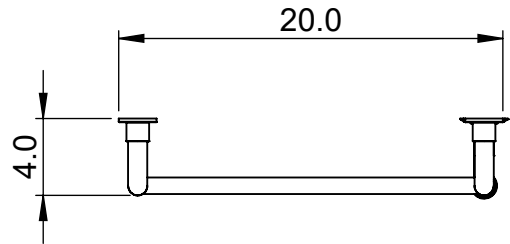

EUC2A-32.0x20.0 Mitred

Height: 32.0
Width: 20.0
Depth: 4.0
Weight HO: kg
EO: kg

Tube ϕ : 1.0 + 0.9
Pipe Centres: 18.0
Elec. element if specified: 100
Output @ 50°C Δ T Watts: N/A
BTUs: N/A

All dimensions in inches

Manufactured from ISO/CEN CuZn36As (BS CZ126) brass tube

Vogue UK Ltd. reserve the right to alter specifications without prior notice.
ALL MEASUREMENTS ARE NOMINAL DIMENSIONS ONLY, AND ARE NOT BINDING.