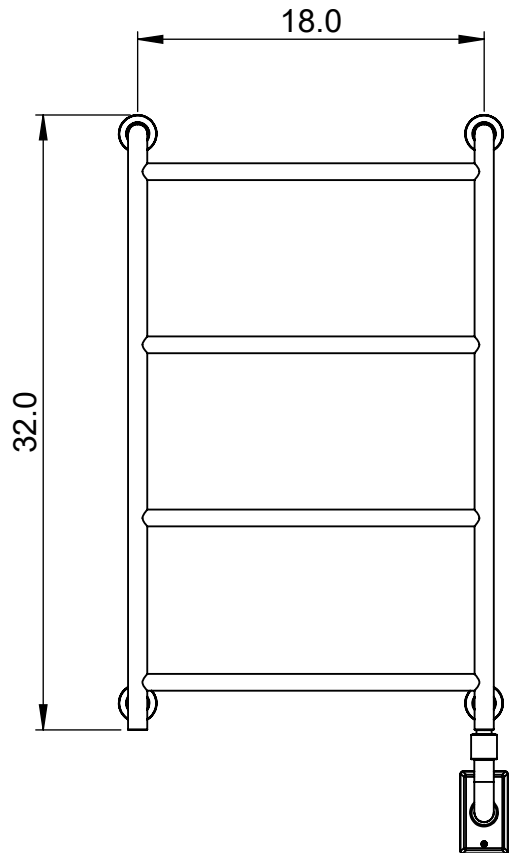

EUC2A-32.0x20.0 Mitred

Height: 32.0
Width: 20.0
Depth: 4.0
Weight HO: kg
EO: kg

Tube ϕ : 1.0 + 0.9
Pipe Centres: 18.0
Elec. element if specified: 100
Output @ 50°C Δ T Watts: N/A
BTUs: N/A

All dimensions in inches

Manufactured from ISO/CEN CuZn36As (BS CZ126) brass tube

Vogue UK Ltd. reserve the right to alter specifications without prior notice.
ALL MEASUREMENTS ARE NOMINAL DIMENSIONS ONLY, AND ARE NOT BINDING.