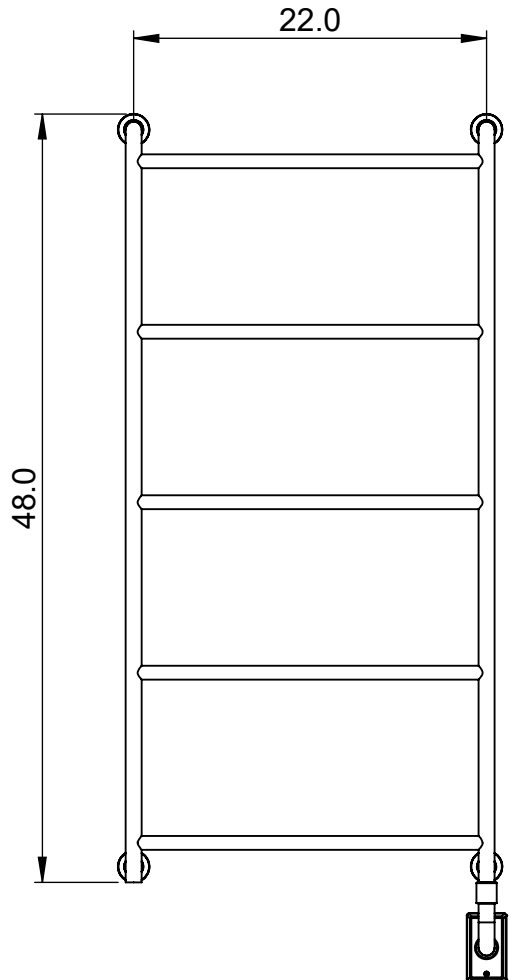

# EUC2C-48.0x24.0 Mitred

Height: 48.0  
Width: 24.0  
Depth: 4.0  
Weight HO: kg  
EO: kg

Tube  $\phi$ : 1.0 + 0.9  
Pipe Centres: 22.0  
Elec. element if specified: 125  
Output @ 50°C  $\Delta$ T Watts: N/A  
BTUs: N/A

All dimensions in inches

Manufactured from ISO/CEN CuZn36As (BS CZ126) brass tube

Vogue UK Ltd. reserve the right to alter specifications without prior notice.  
ALL MEASUREMENTS ARE NOMINAL DIMENSIONS ONLY, AND ARE NOT BINDING.