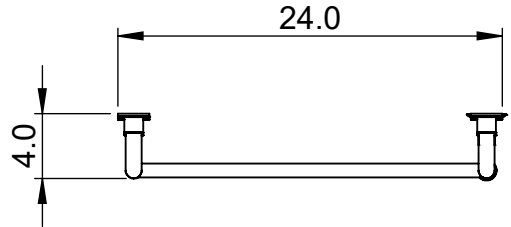

# EUC2C-48.0x24.0 Mitred

Height: 48.0  
Width: 24.0  
Depth: 4.0  
Weight HO: kg  
EO: kg

Tube  $\phi$ : 1.0 + 0.9  
Pipe Centres: 22.0  
Elec. element if specified: 125  
Output @ 50°C  $\Delta$ T Watts: N/A  
BTUs: N/A

All dimensions in inches

Manufactured from ISO/CEN CuZn36As (BS CZ126) brass tube

Vogue UK Ltd. reserve the right to alter specifications without prior notice.  
ALL MEASUREMENTS ARE NOMINAL DIMENSIONS ONLY, AND ARE NOT BINDING.