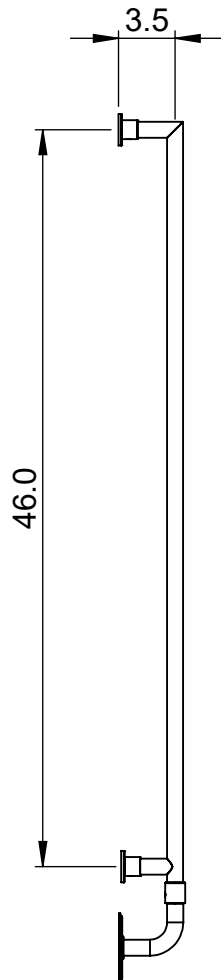

# EUC2C-48.0x24.0 Mitred

Height: 48.0  
Width: 24.0  
Depth: 4.0  
Weight HO: kg  
EO: kg

Tube  $\phi$ : 1.0 + 0.9  
Pipe Centres: 22.0  
Elec. element if specified: 125  
Output @ 50°C  $\Delta$ T Watts: N/A  
BTUs: N/A

All dimensions in inches

Manufactured from ISO/CEN CuZn36As (BS CZ126) brass tube

Vogue UK Ltd. reserve the right to alter specifications without prior notice.  
ALL MEASUREMENTS ARE NOMINAL DIMENSIONS ONLY, AND ARE NOT BINDING.