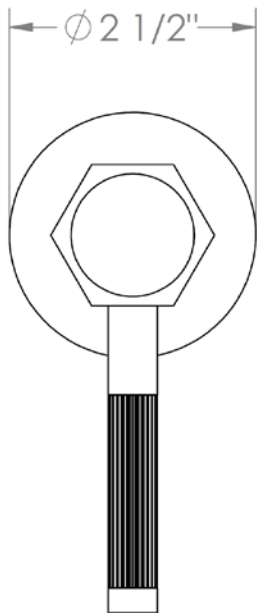

111-WTR2-SP4

Wall Mounted Trim with Alignment Kit
For use with SS-506 concealed rough

WATERMARK DESIGNS 3/12/2018