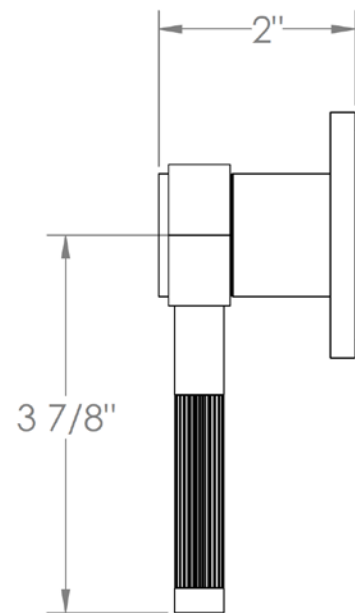

111-WTR2-SP4

Wall Mounted Trim with Alignment Kit
For use with SS-506 concealed rough

WATERMARK DESIGNS 3/12/2018